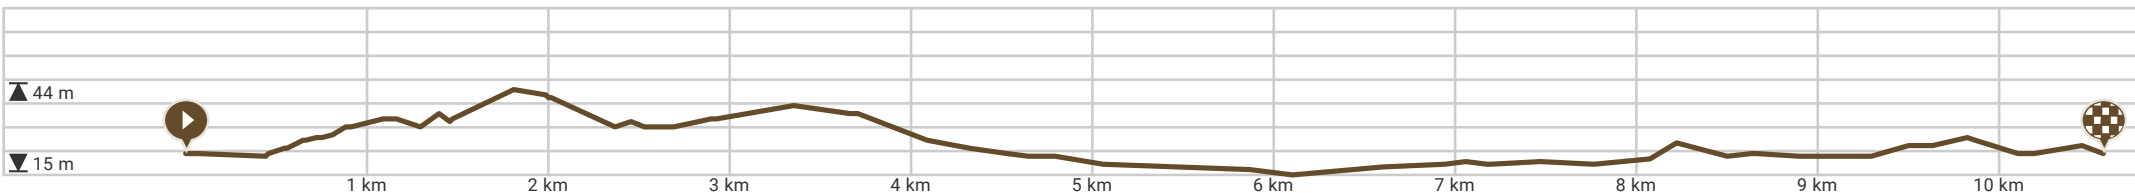

A 11k walk around Grimbergen

By Discovering Belgium

Length: 10.57 km

Ascent: 35 m

difficulty level: 3/10

's Gravenmolenstraat, Grimbergen, Belgium

's Gravenmolenstraat, Grimbergen, Belgium

View on mobile