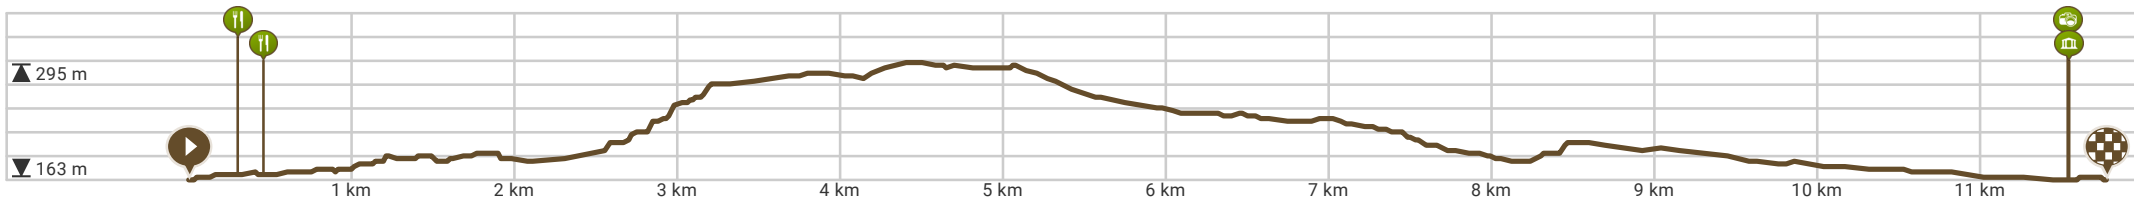

Lavaux-Sainte-Anne

By Discovering Belgium

Length: 11.77 km

Ascent: 137 m

difficulty level: 6/10

Rue du Château, 5580 Rochefort, België / Belgique / Belgien

Rue du Château, 5580 Rochefort, België / Belgique / Belgien

View on mobile

Powered by **route you**

Map Data: © OpenStreetMap Contributors; Cartography: © RouteYou

600 m