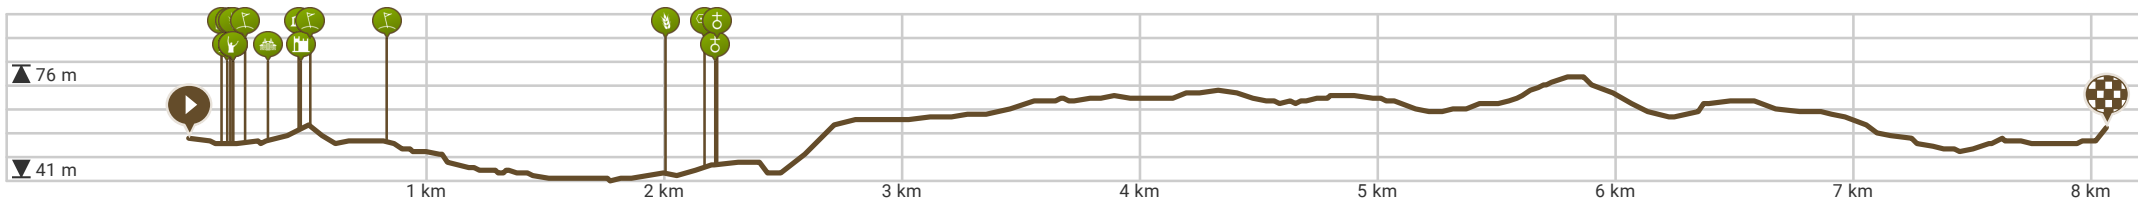

# Leefdaal

By Discovering Belgium

Length: 8.06 km

Ascent: 60 m

difficulty level: 5/10

Neerijse Steenweg 4, 3061 Bertem, Flanders, Belgium

Neerijse Steenweg 4, 3061 Bertem, Flanders, Belgium

View on mobile