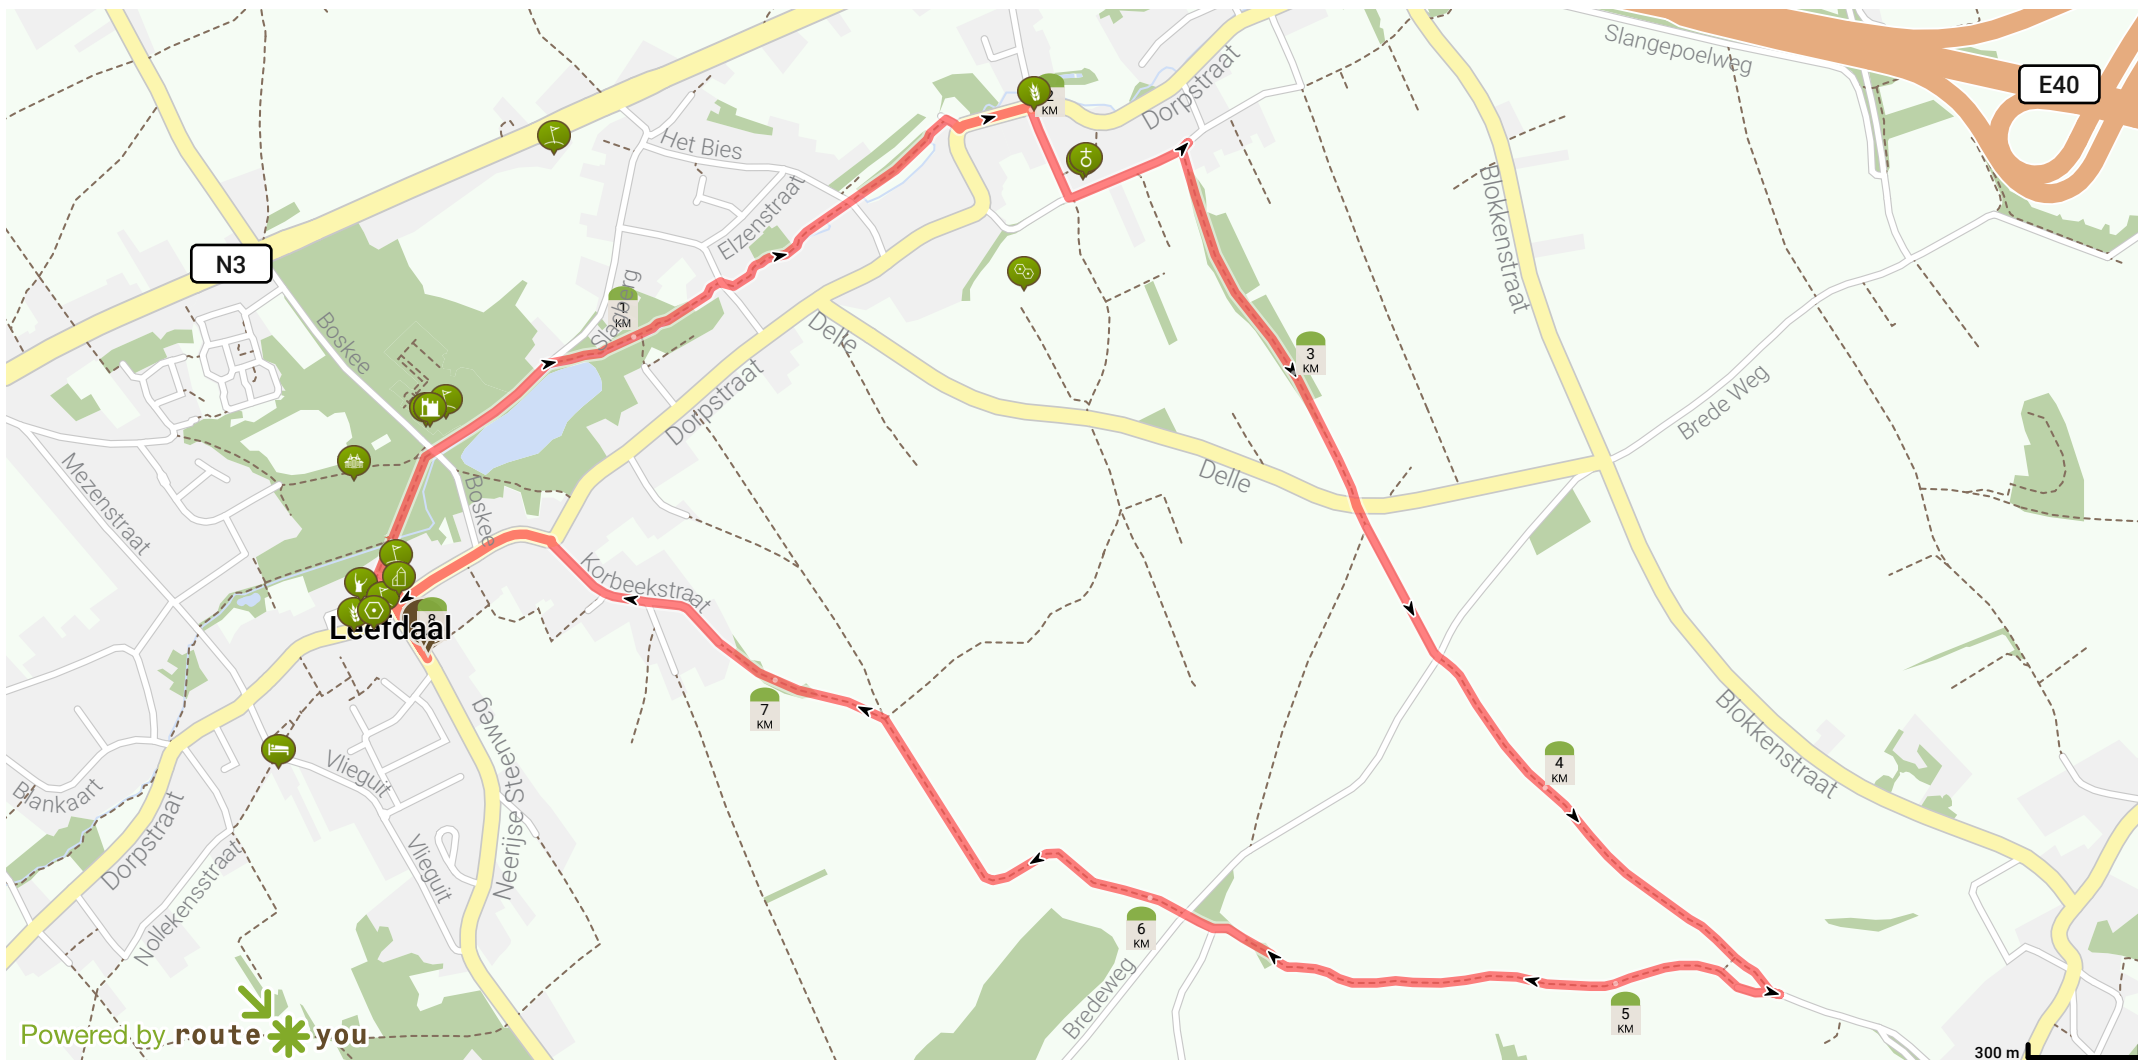

# Leefdaal

By Discovering Belgium

Length: 8.06 km

Ascent: 60 m

difficulty level: 5/10

Neerijse Steenweg 4, 3061 Bertem, Flanders, Belgium

Neerijse Steenweg 4, 3061 Bertem, Flanders, Belgium

View on mobile

Powered by route\*you

Map Data: © OpenStreetMap Contributors; Cartography: © RouteYou