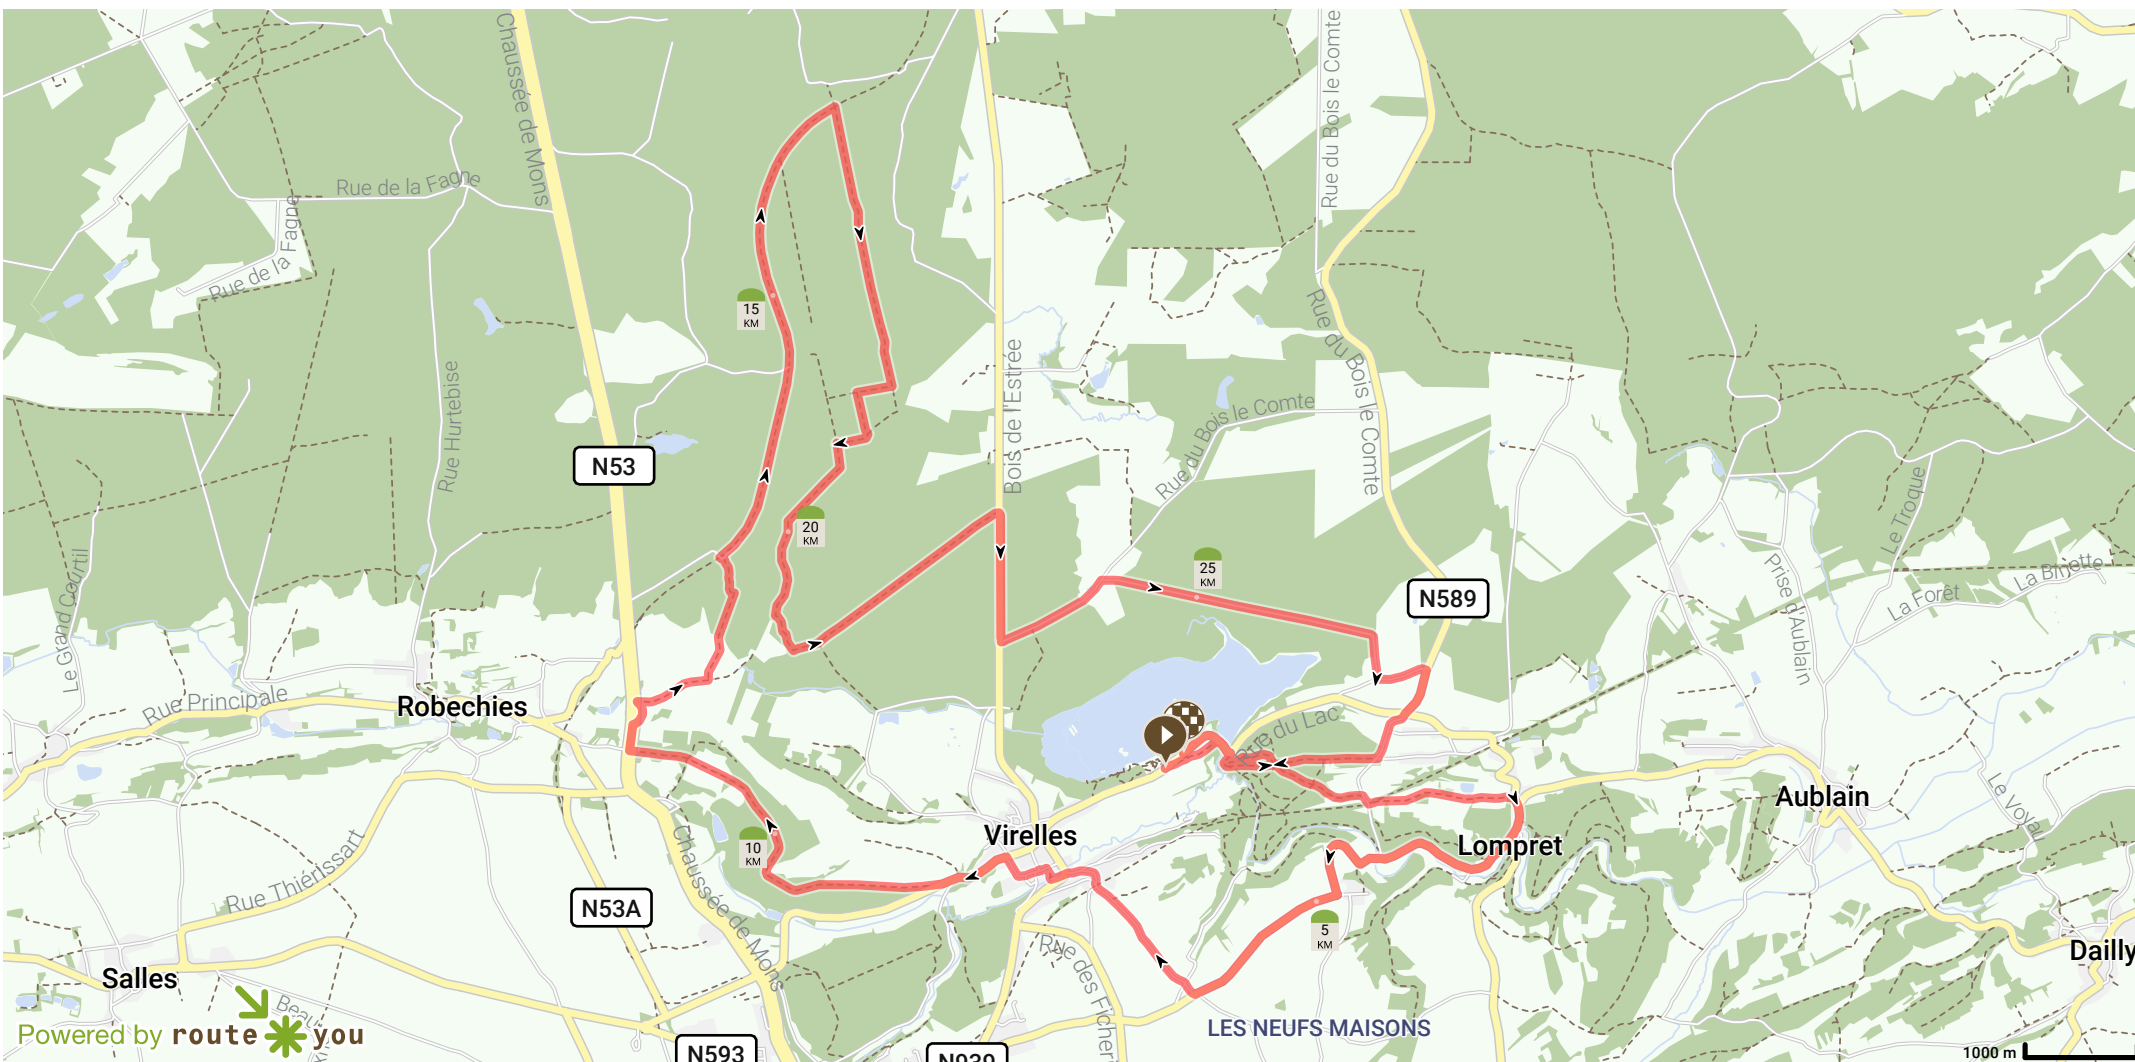

30k around Virelles

By Discovering Belgium

Length: 29.22 km

Ascent: 335 m

difficulty level: 8/10

Rue du Lac, 6461 Chimay, Wallonia, Belgium

Rue du Lac, 6461 Chimay, Wallonia, Belgium

View on mobile

Powered by route you

Map Data: © OpenStreetMap Contributors; Cartography: © RouteYou