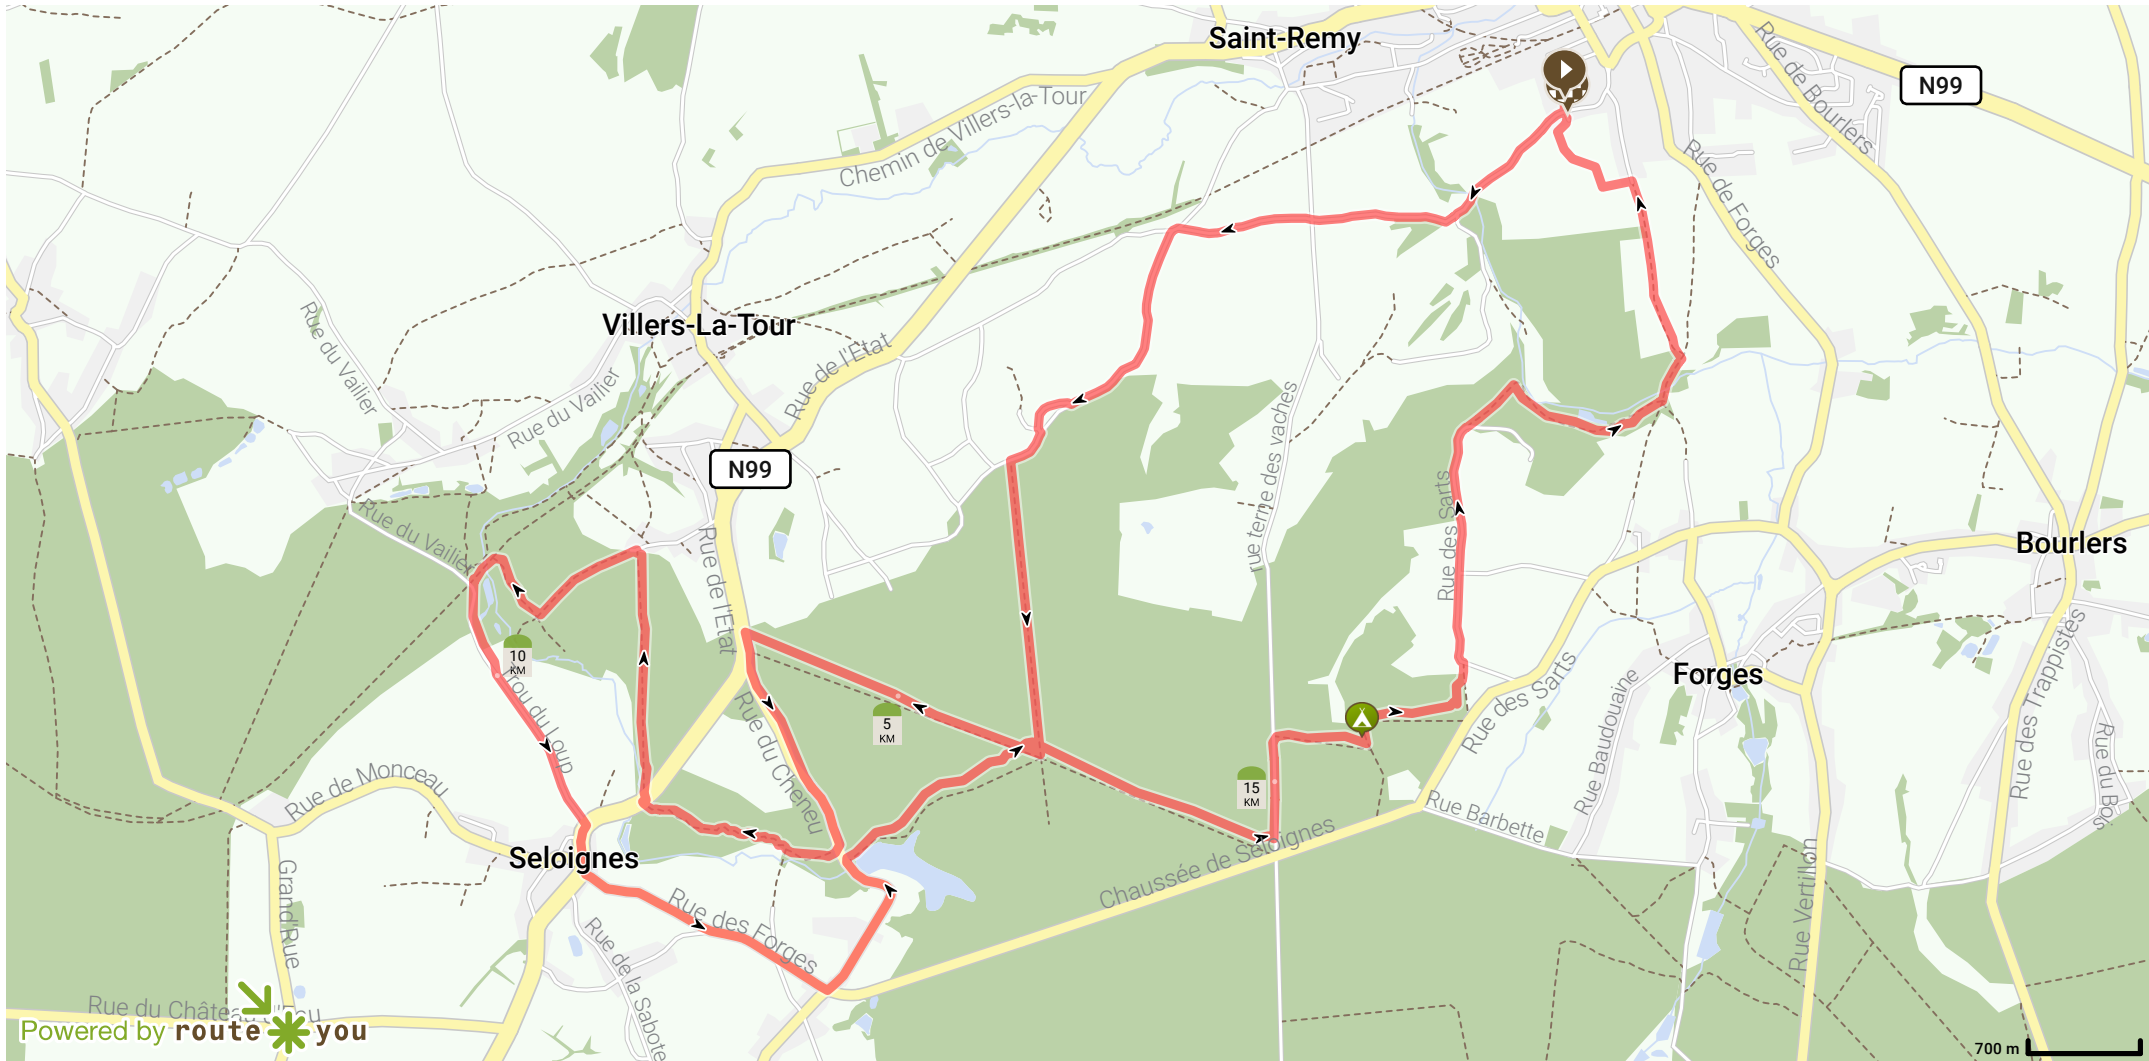

# Foret du Pays de Chimay

By Discovering Belgium

Length: 19.68 km

Ascent: 167 m

difficulty level: 7/10

Rue Jéricho, Chimay, Belgium

Rue Jéricho, Chimay, Belgium

View on mobile

Powered by **route\***you

Map Data: © OpenStreetMap Contributors; Cartography: © RouteYou