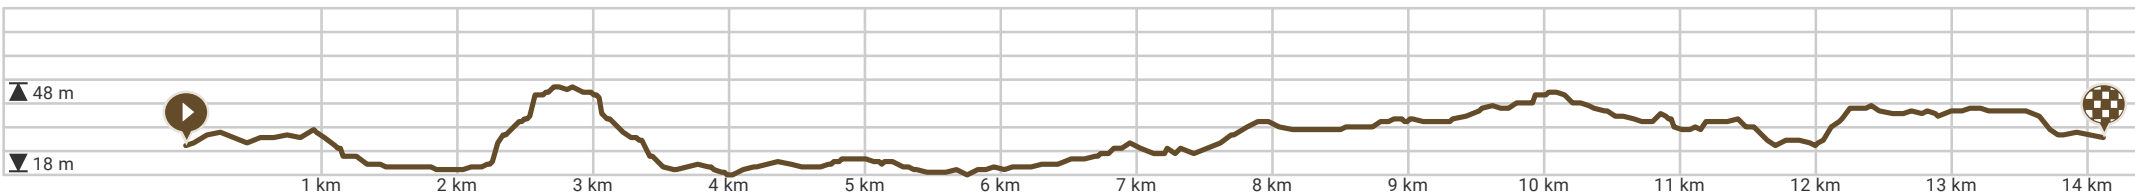

Leuven Four Abbeys By Bike

By Discovering Belgium

Length: 14.11 km

Ascent: 77 m

difficulty level: 3/10

16, 3000 Leuven, Flanders, Belgium

Tiensevest, 3000 Leuven, Flanders, Belgium

View on mobile