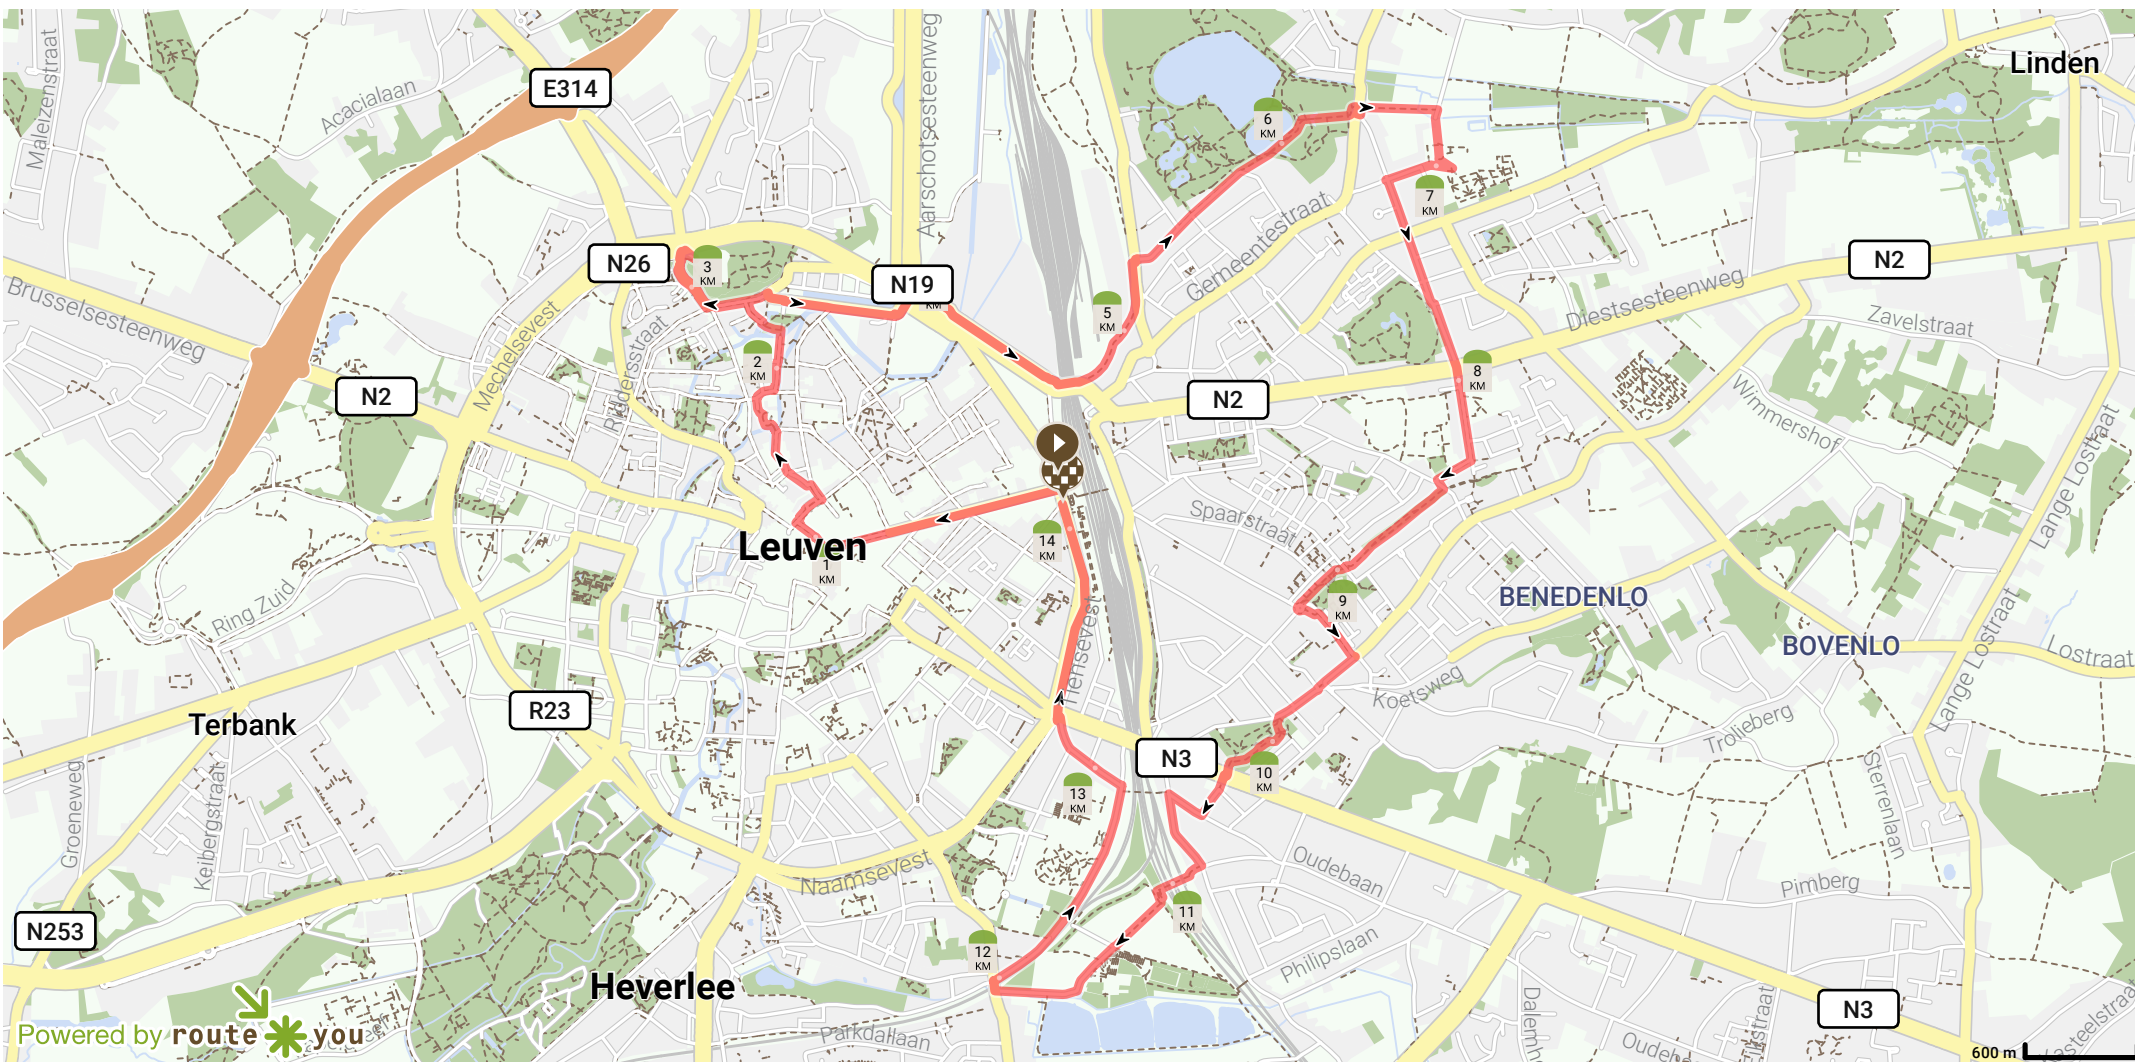

Leuven Four Abbeys By Bike

By Discovering Belgium

Length: 14.11 km

Ascent: 77 m

difficulty level: 3/10

16, 3000 Leuven, Flanders, Belgium

Tiensevest, 3000 Leuven, Flanders, Belgium

View on mobile

Powered by route you