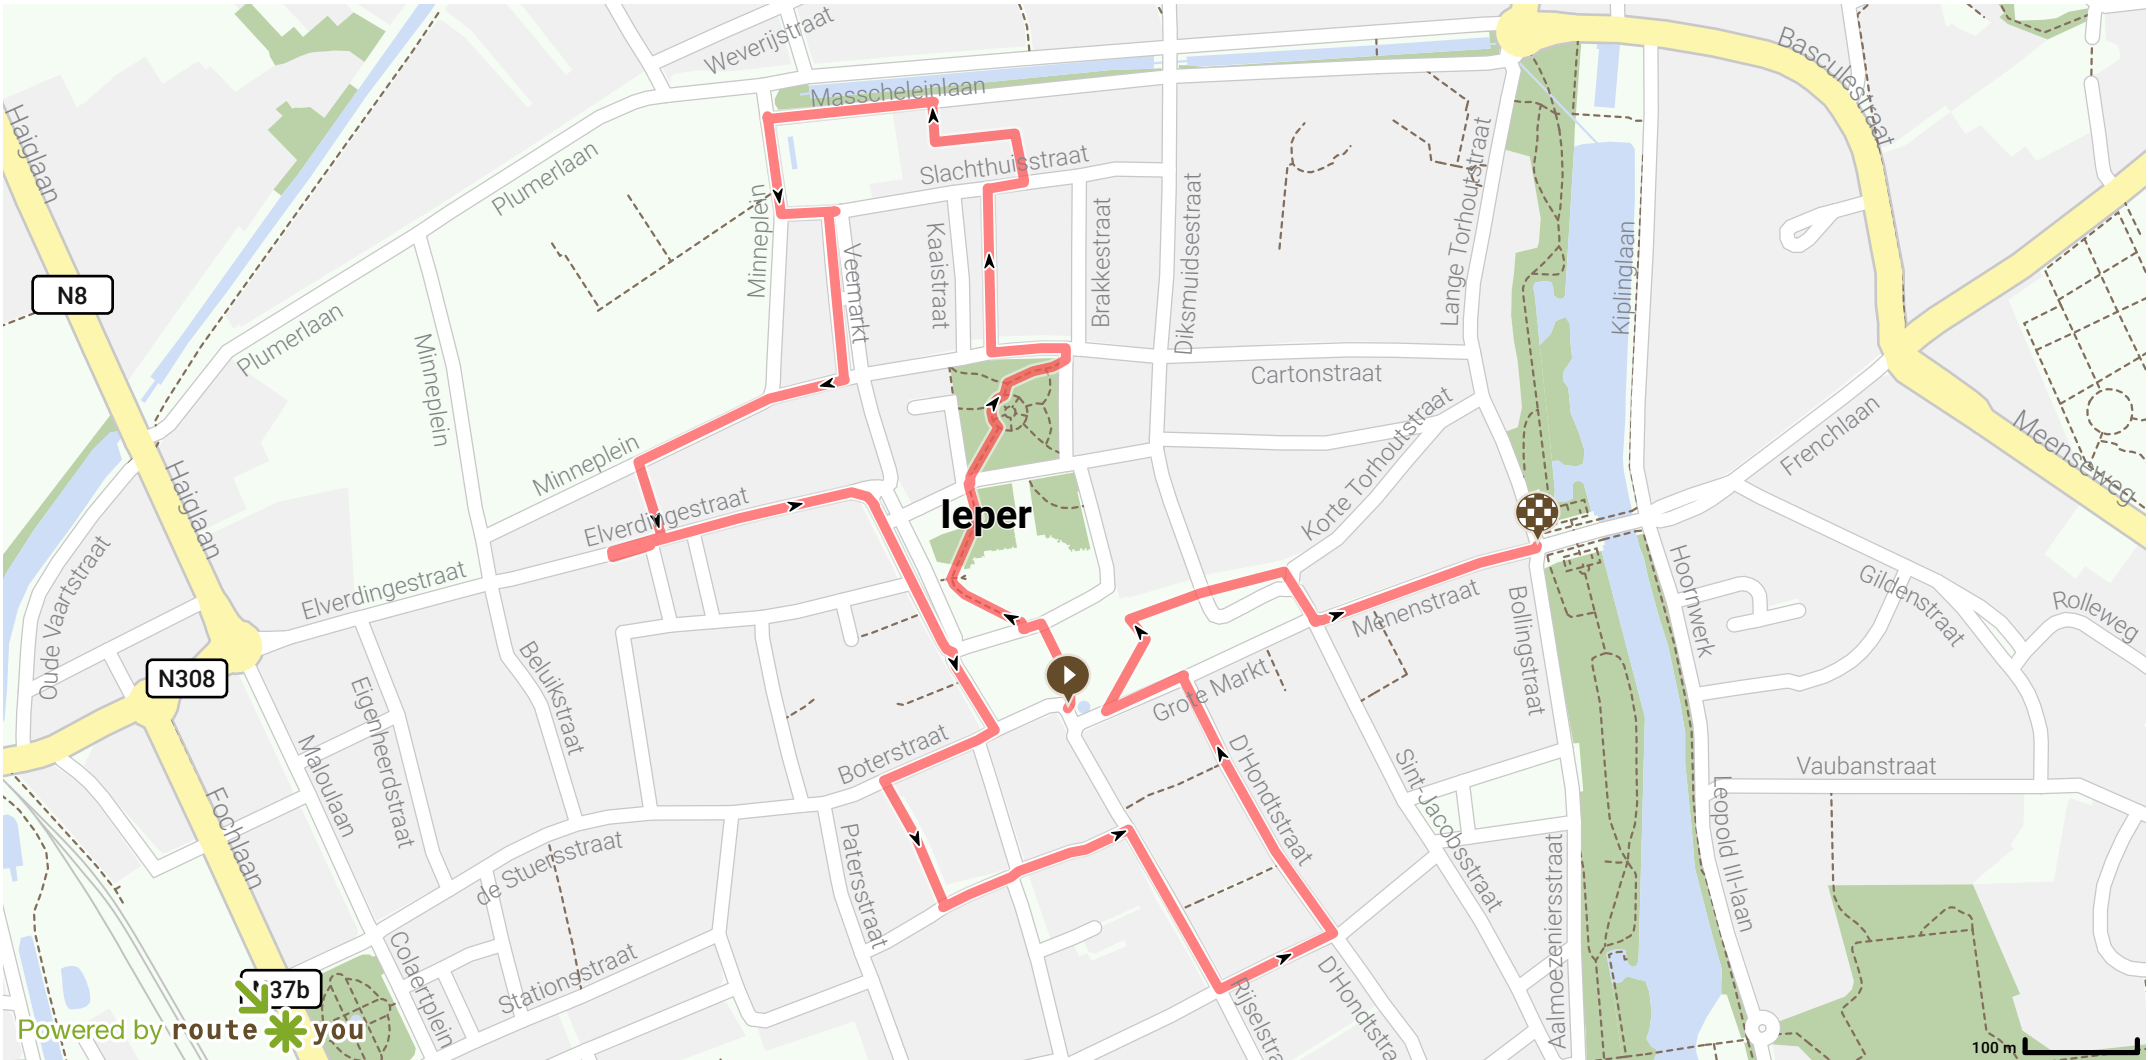

The Reconstruction of Ypres Walk

By Discovering Belgium

Length: 3.15 km

Ascent: 4 m

difficulty level: 0/10

8900 Ypres, Flanders, Belgium

Kauwekijnstraat, 8900 Ypres, Flanders, Belgium

View on mobile

Powered by route you

Map Data: © OpenStreetMap Contributors; Cartography: © RouteYou

100 m