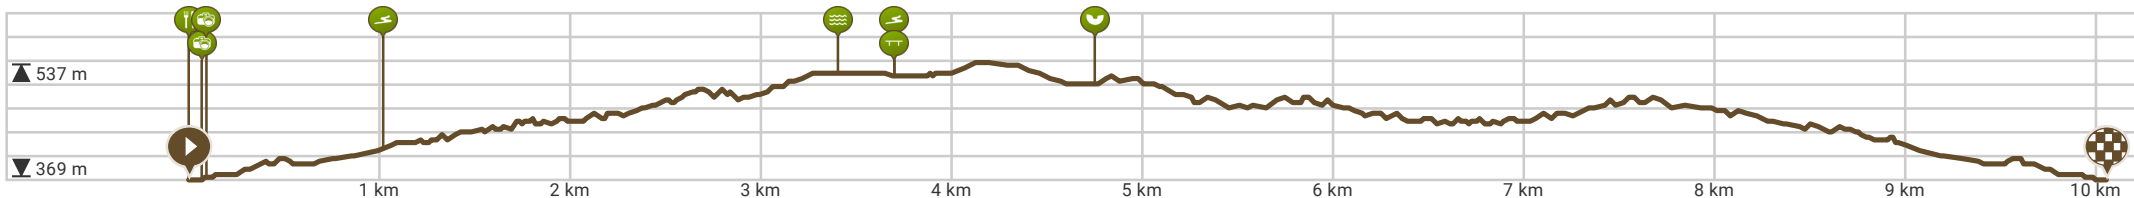

The Valley of the Hoegne

By Discovering Belgium

Length: 10.05 km

Ascent: 201 m

difficulty level: 6/10

Chemin de Belle Heid 9, Verviers, België / Belgique / Belgien

Chemin de Belle Heid 13, Verviers, België / Belgique / Belgien

View on mobile

Powered by route you

Map Data: © OpenStreetMap Contributors; Cartography: © RouteYou