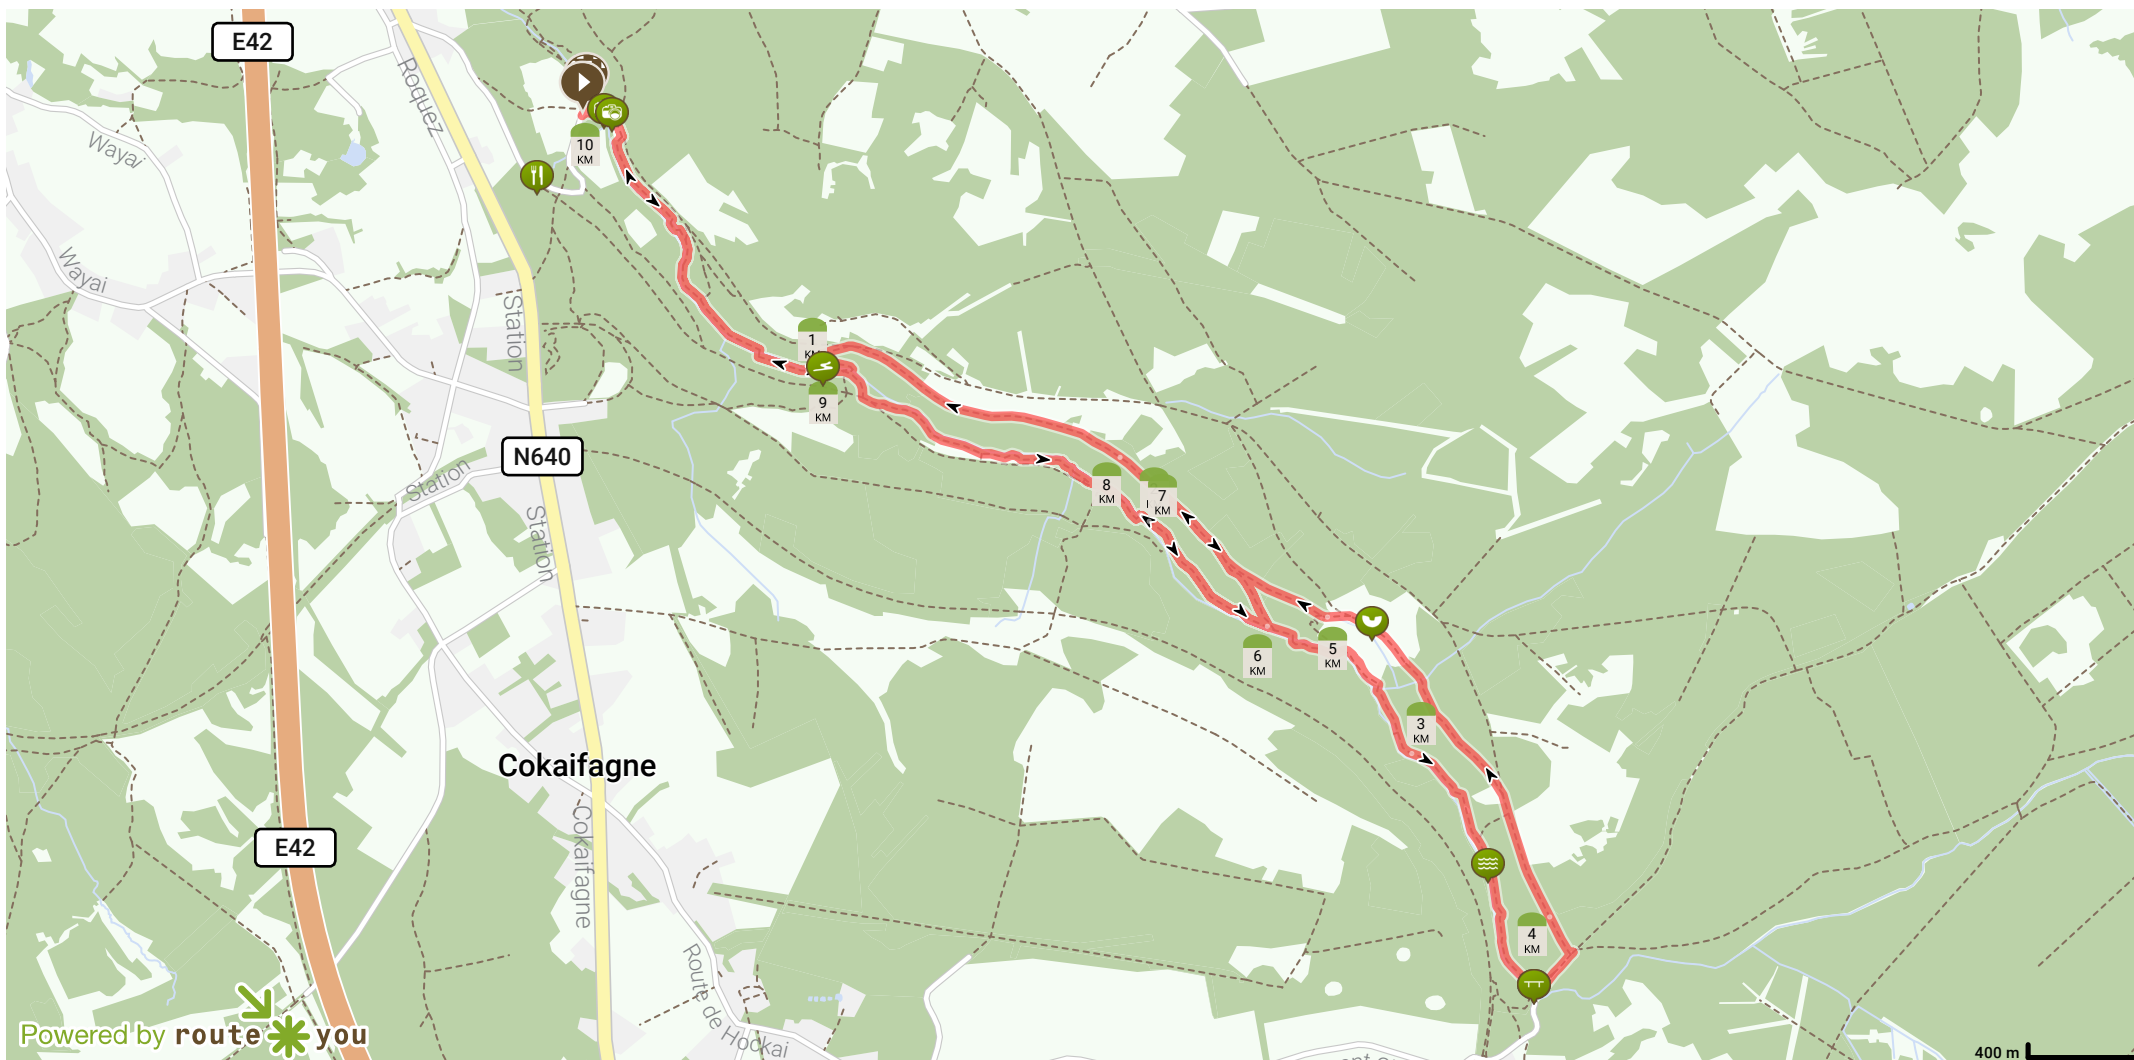

The Valley of the Hoegne

By Discovering Belgium

Length: 10.05 km

Ascent: 201 m

difficulty level: 6/10

Chemin de Belle Heid 9, Verviers, België / Belgique / Belgien

Chemin de Belle Heid 13, Verviers, België / Belgique / Belgien

View on mobile

Powered by route you

Map Data: © OpenStreetMap Contributors; Cartography: © RouteYou