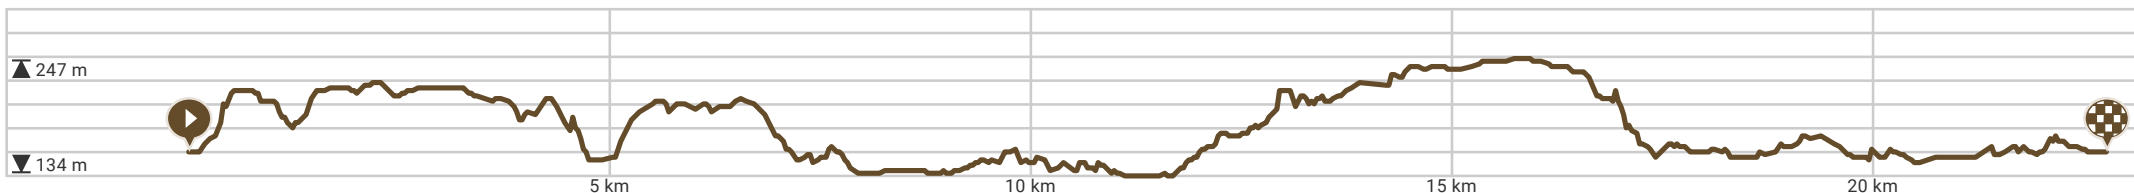

# Walking around Viroinval

By Discovering Belgium

Length: 22.76 km

Ascent: 331 m

difficulty level: 8/10

Rue Grande, N939, Viroinval, Belgium

Rue Bassidaine, N939, Viroinval, Belgium

View on mobile