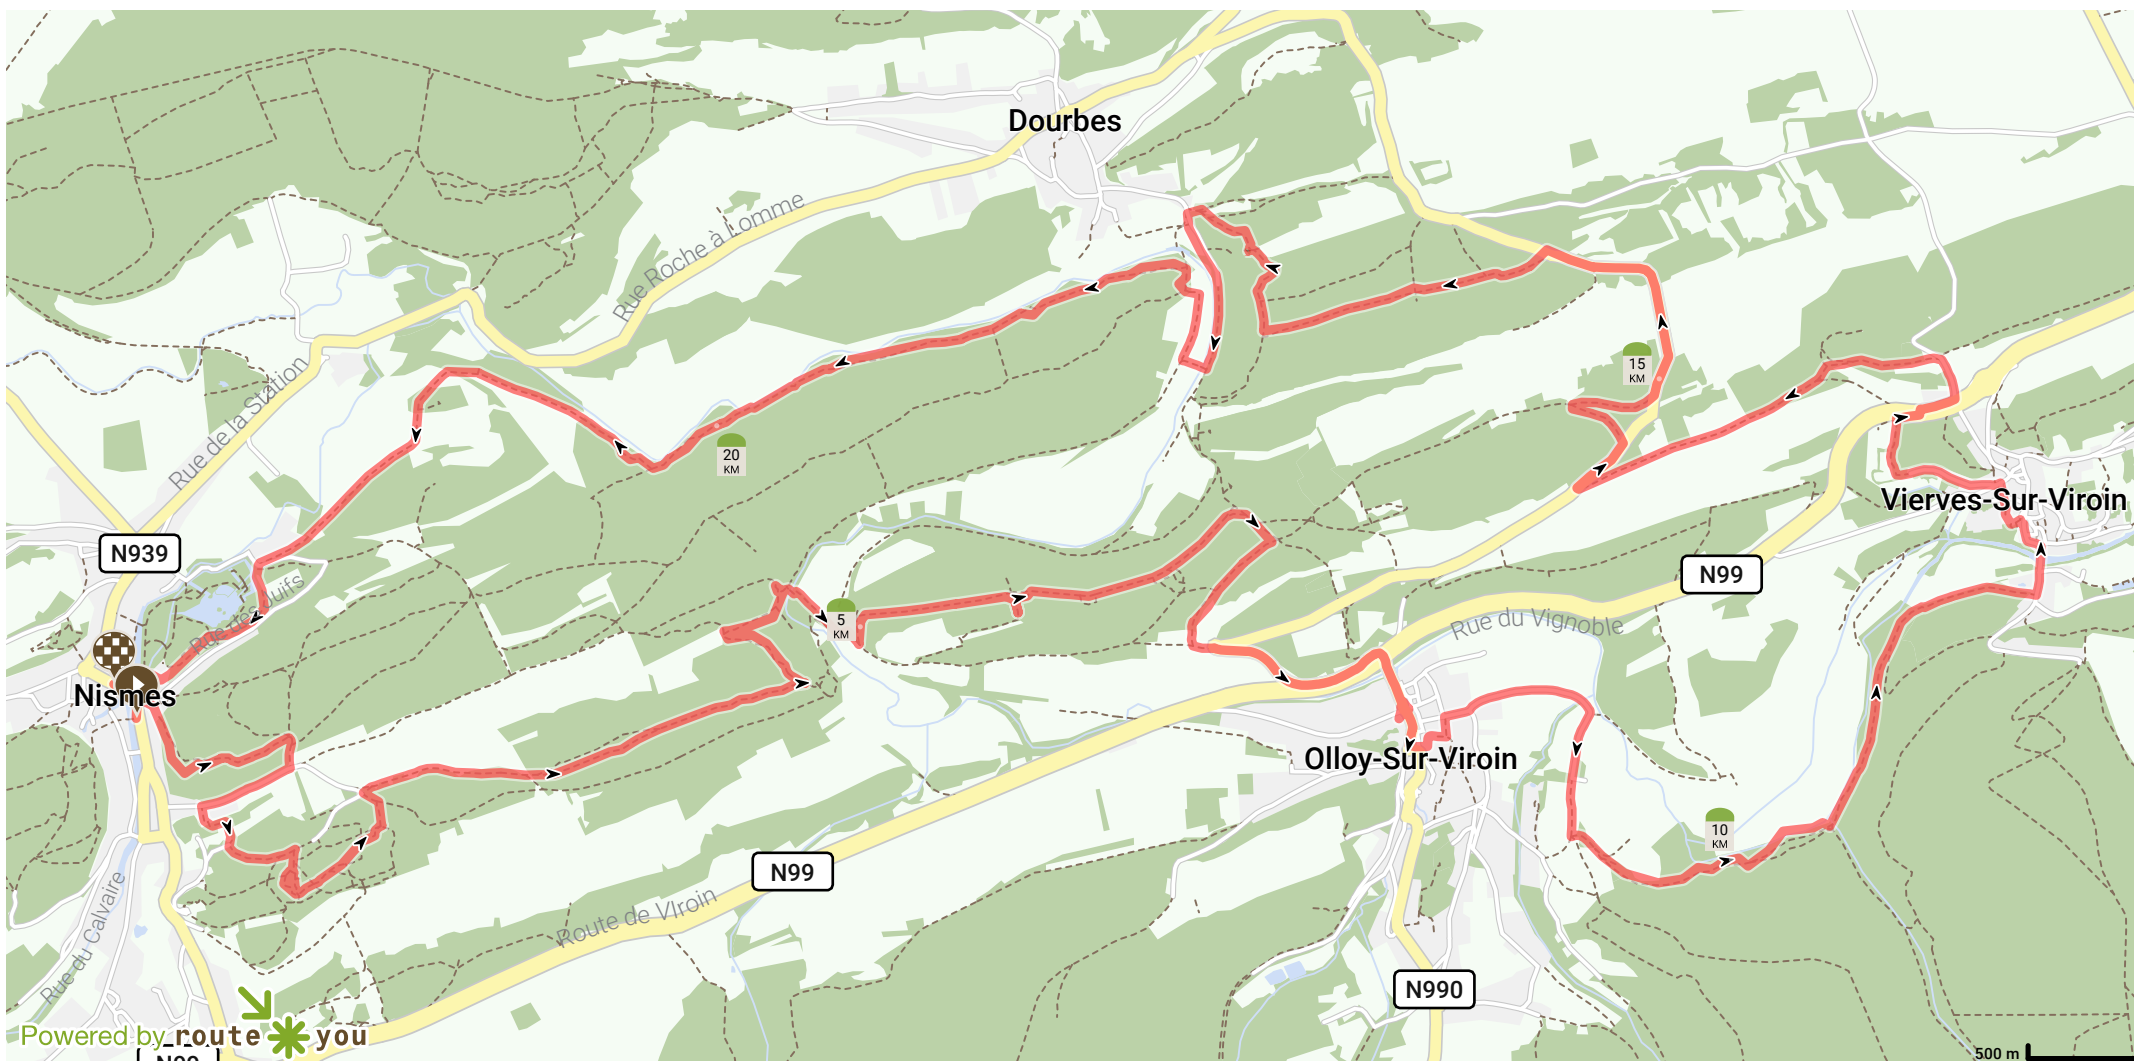

# Walking around Viroinval

By Discovering Belgium

Length: 22.76 km

Ascent: 331 m

difficulty level: 8/10

Rue Grande, N939, Viroinval, Belgium

Rue Bassidaine, N939, Viroinval, Belgium

View on mobile

Powered by route you

Map Data: © OpenStreetMap Contributors; Cartography: © RouteYou