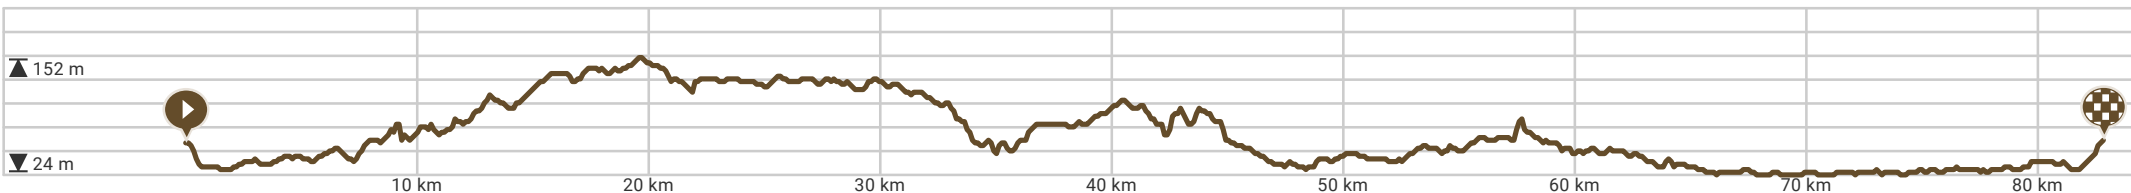

Cycling around Hainaut Province

By Discovering Belgium

Length: 82.79 km

Ascent: 533 m

difficulty level: 7/10

Rue d'Enghien 7, 7024 Mons, Wallonia, Belgium

Rue d'Enghien 8, 7024 Mons, Wallonia, Belgium

View on mobile

This route is not a complete junction route

Powered by routeyou

Map Data: © OpenStreetMap Contributors; Cartography: © RouteYou

3000 m