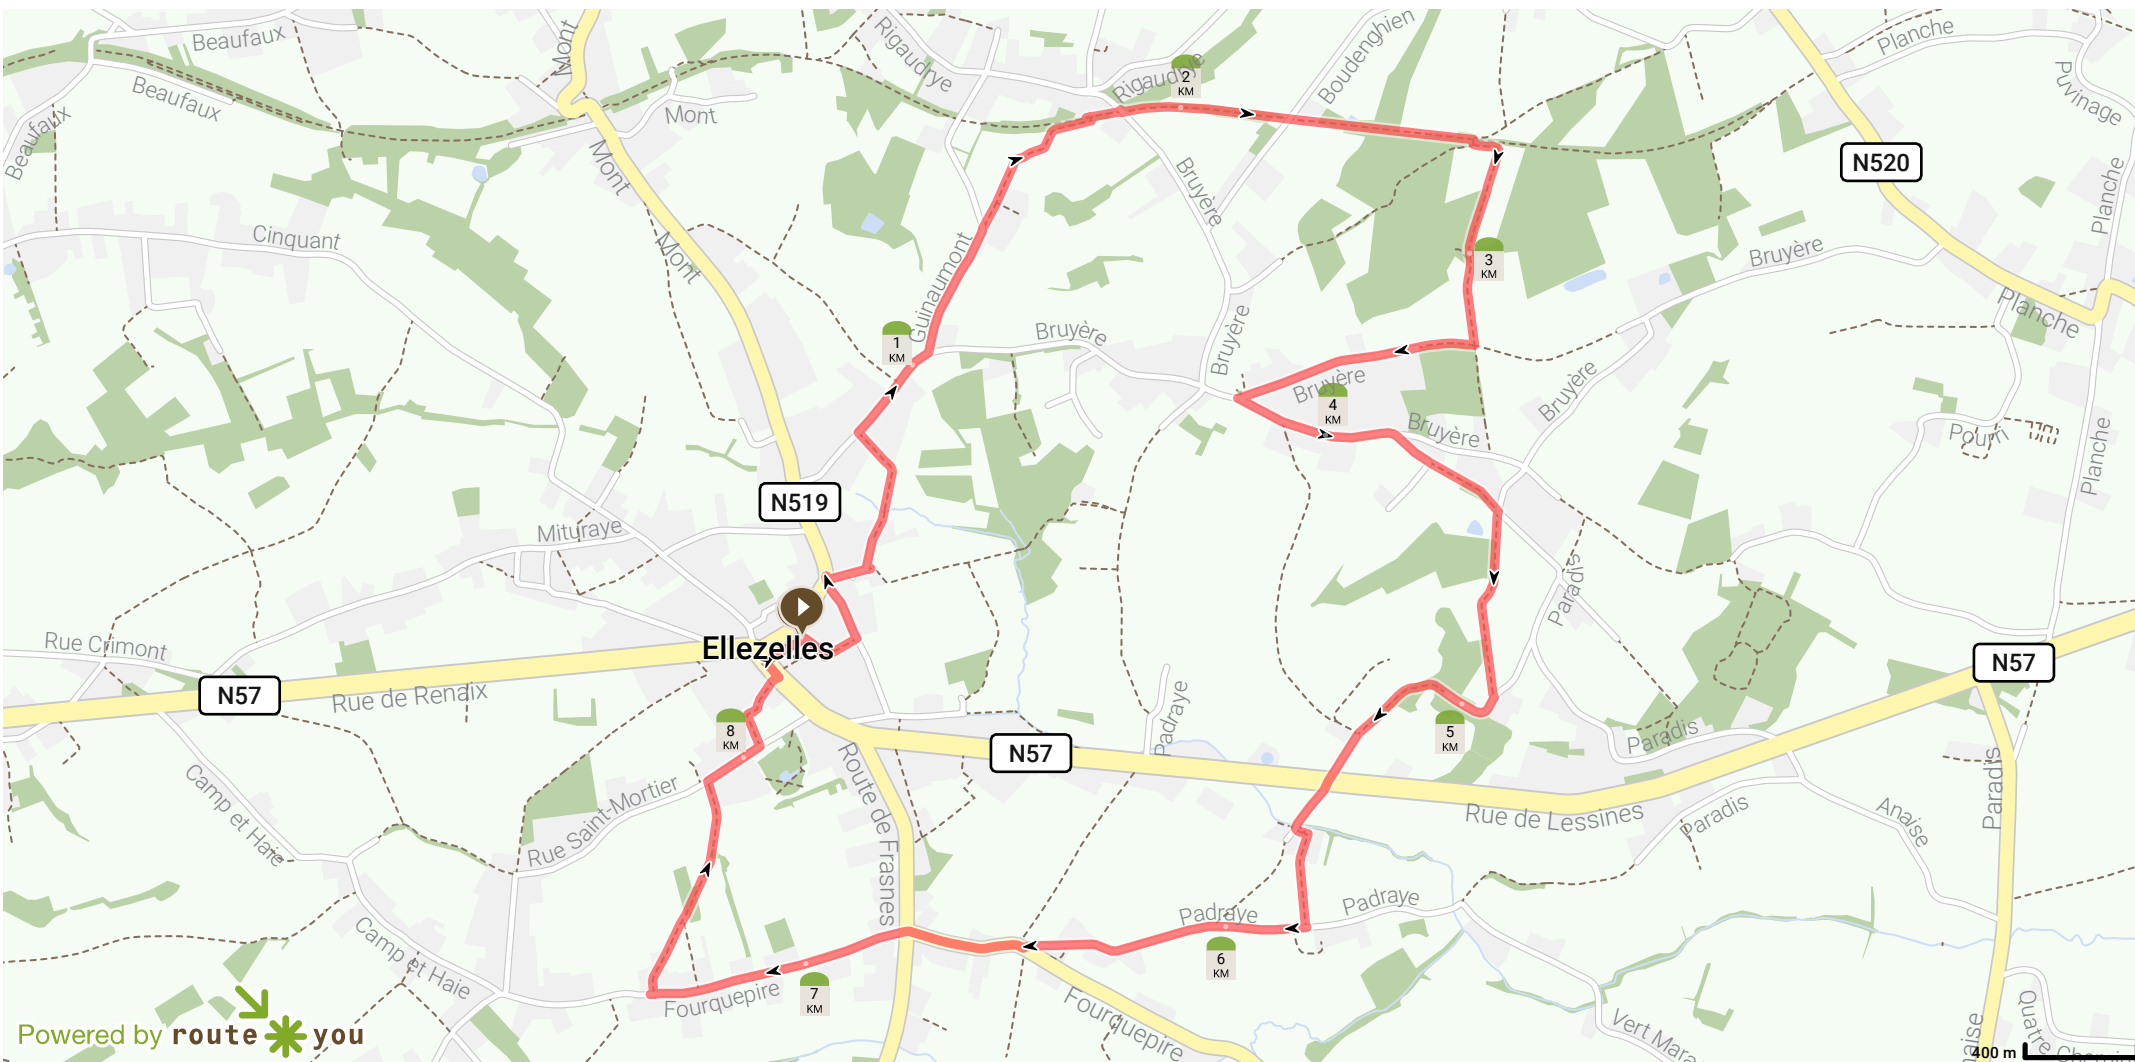

# Ellezelles

By Discovering Belgium

- Length: 8.4 km
- Ascent: 80 m
- difficulty level: 7/10

- Place, 7890 Ellezelles, Wallonia, Belgium
- Place, 7890 Ellezelles, Wallonia, Belgium

View on mobile

Powered by route\*you