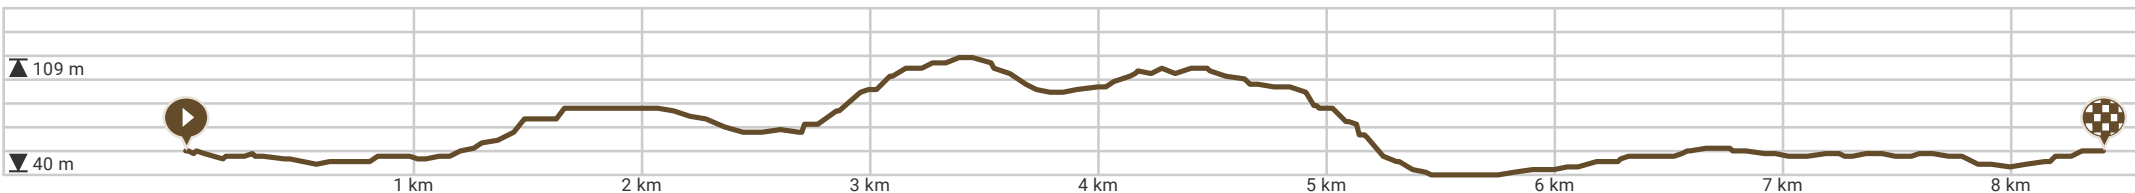

# Ellezelles

By Discovering Belgium

- Length: 8.4 km
- Ascent: 80 m
- difficulty level: 7/10

- Place, 7890 Ellezelles, Wallonia, Belgium
- Place, 7890 Ellezelles, Wallonia, Belgium

View on mobile

Powered by route\*you