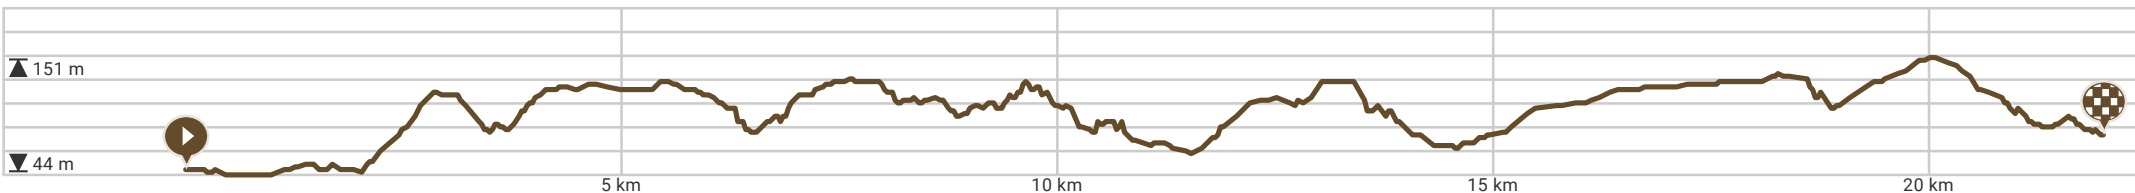

# GR 121 Stage 1 Wavre to La Roche

By Discovering Belgium

Length: 21.99 km

Ascent: 332 m

difficulty level: 9/10

Place de l'Hôtel de Ville, Wavre, Belgium

Rue du Marais, Court-Saint-Etienne, Belgium

View on mobile