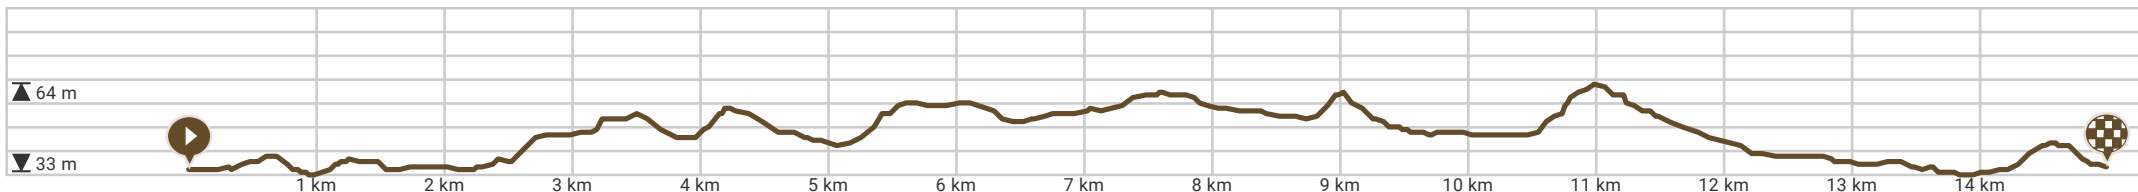

# Irchonwelz

By Discovering Belgium

Length: 14.98 km

Ascent: 98 m

difficulty level: 6/10

Rue des Cureurs, 7801 Ath, Wallonia, Belgium

Chemin de la Garenne, 7801 Ath, Wallonia, Belgium

View on mobile