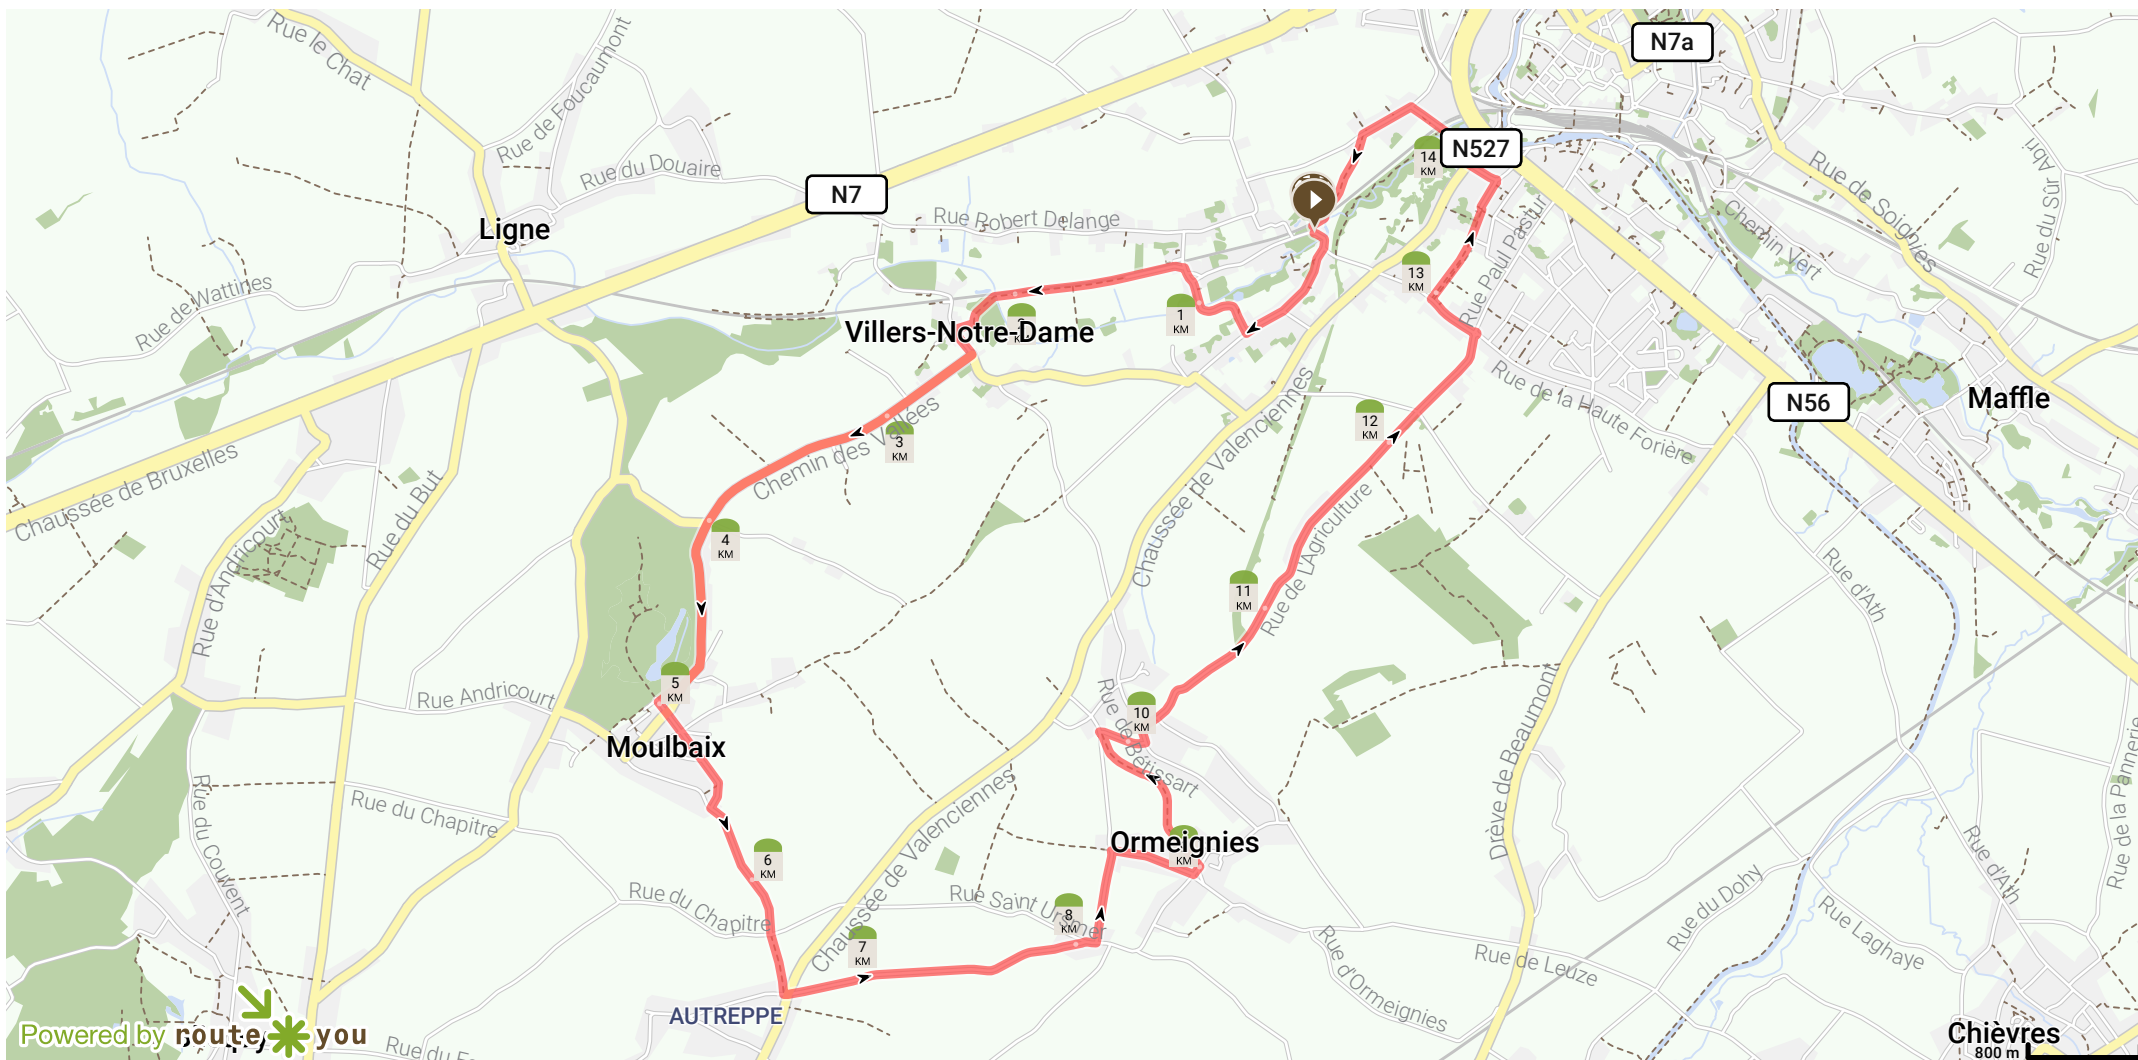

# Irchonwelz

By Discovering Belgium

Length: 14.98 km

Ascent: 98 m

difficulty level: 6/10

Rue des Cureurs, 7801 Ath, Wallonia, Belgium

Chemin de la Garenne, 7801 Ath, Wallonia, Belgium

View on mobile

Powered by routeyou

Map Data: © OpenStreetMap Contributors; Cartography: © RouteYou