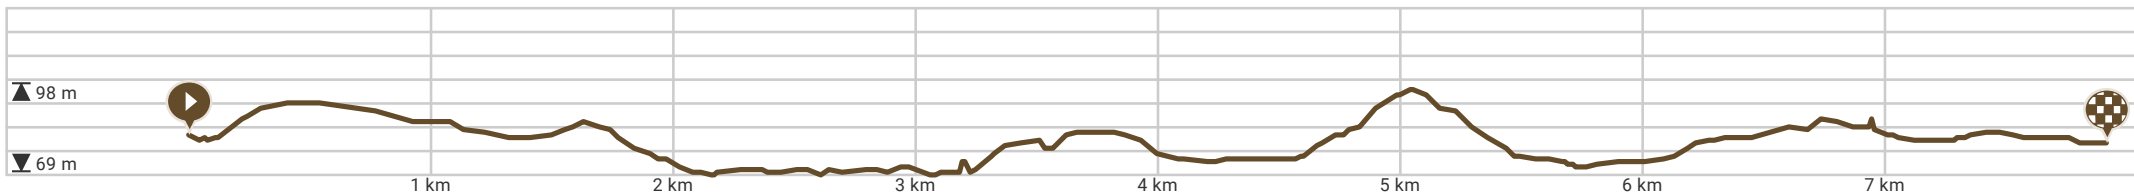

L'Ecluse - Rosdel 8k

By Discovering Belgium

- Length: 7.91 km
- Ascent: 70 m
- difficulty level: 5/10

- Rue de la Tourette, 3320 Hoegaarden, Wallonia, Belgium
- Gaatstraat - Rue de Gaet, 1320 Beauvechain, Wallonia, Belgium

View on mobile

Powered by route you

Map Data: © OpenStreetMap Contributors; Cartography: © RouteYou

200 m