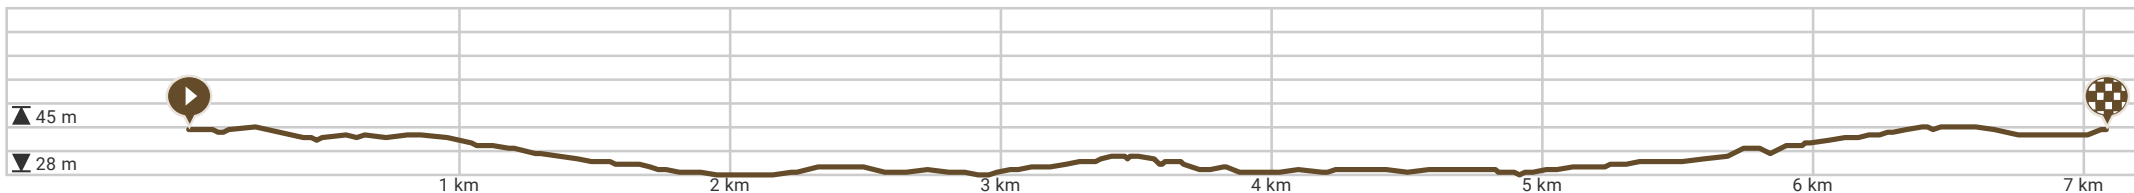

# Ostiches

By Discovering Belgium

- Length: 7.08 km
- Ascent: 26 m
- difficulty level: 3/10

- Route de Flobecq, 7804 Ath, Wallonia, Belgium
- Route de Flobecq, 7804 Ath, Wallonia, Belgium

View on mobile

Powered by **route\*you**