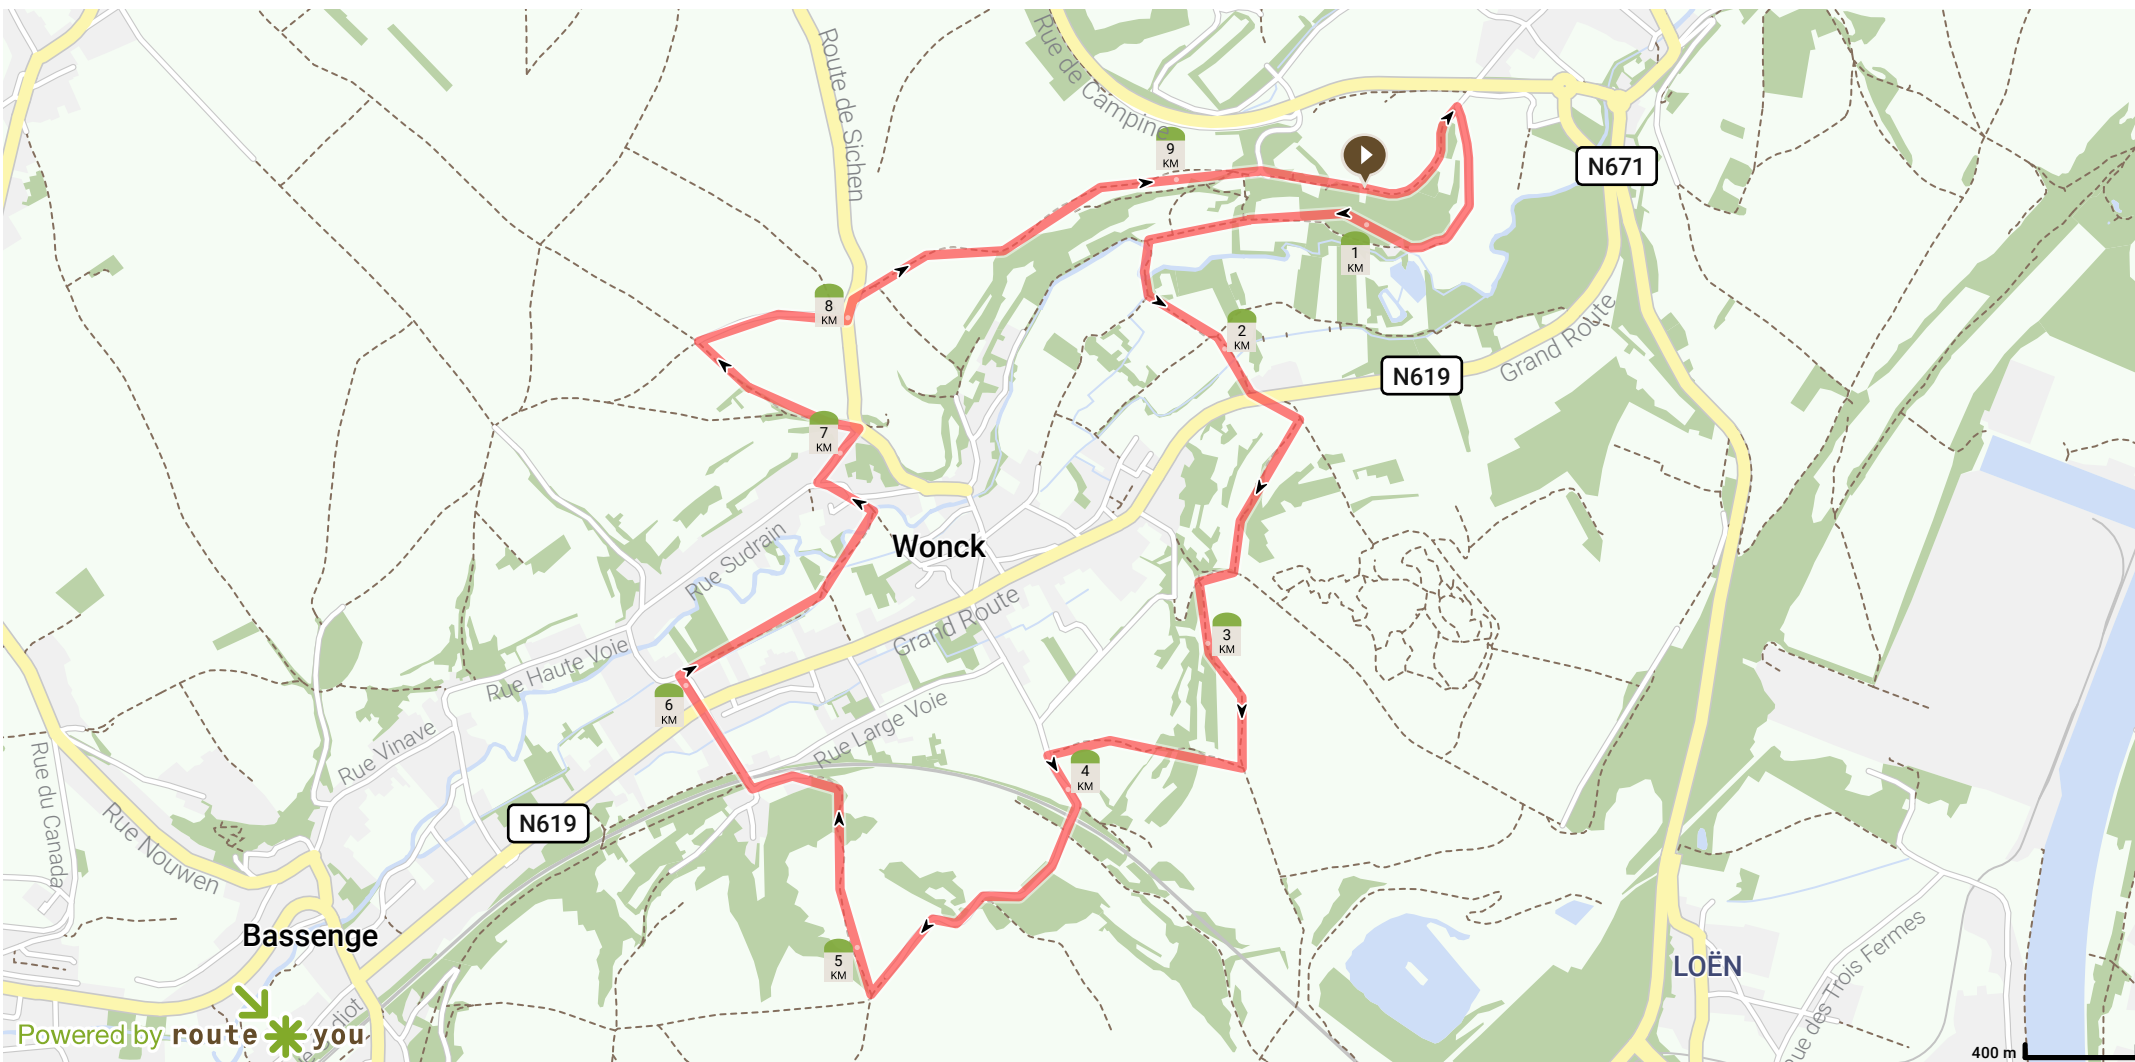

Wonck 10 km

By Discovering Belgium

Length: 9.52 km

Ascent: 138 m

difficulty level: 6/10

Haie de Wonck, Bassenge, Belgium

Haie de Wonck, Bassenge, Belgium

View on mobile

Powered by route you

Map Data: © OpenStreetMap Contributors; Cartography: © RouteYou