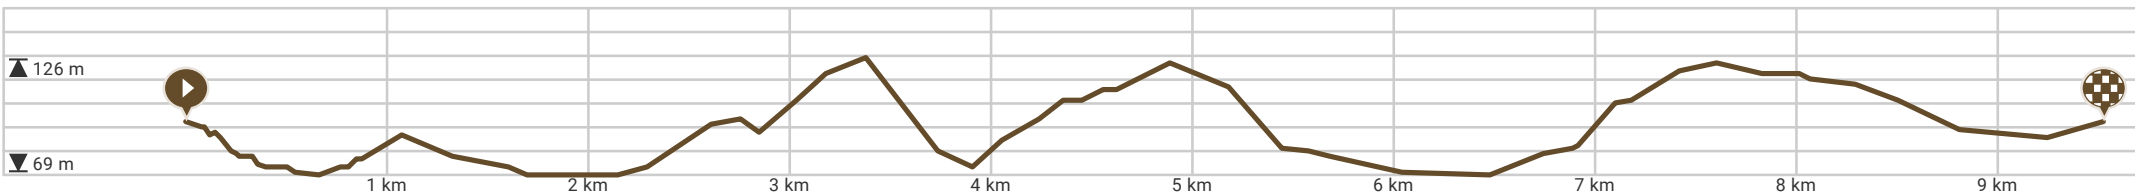

Wonck 10 km

By Discovering Belgium

Length: 9.52 km

Ascent: 138 m

difficulty level: 6/10

Haie de Wonck, Bassenge, Belgium

Haie de Wonck, Bassenge, Belgium

View on mobile