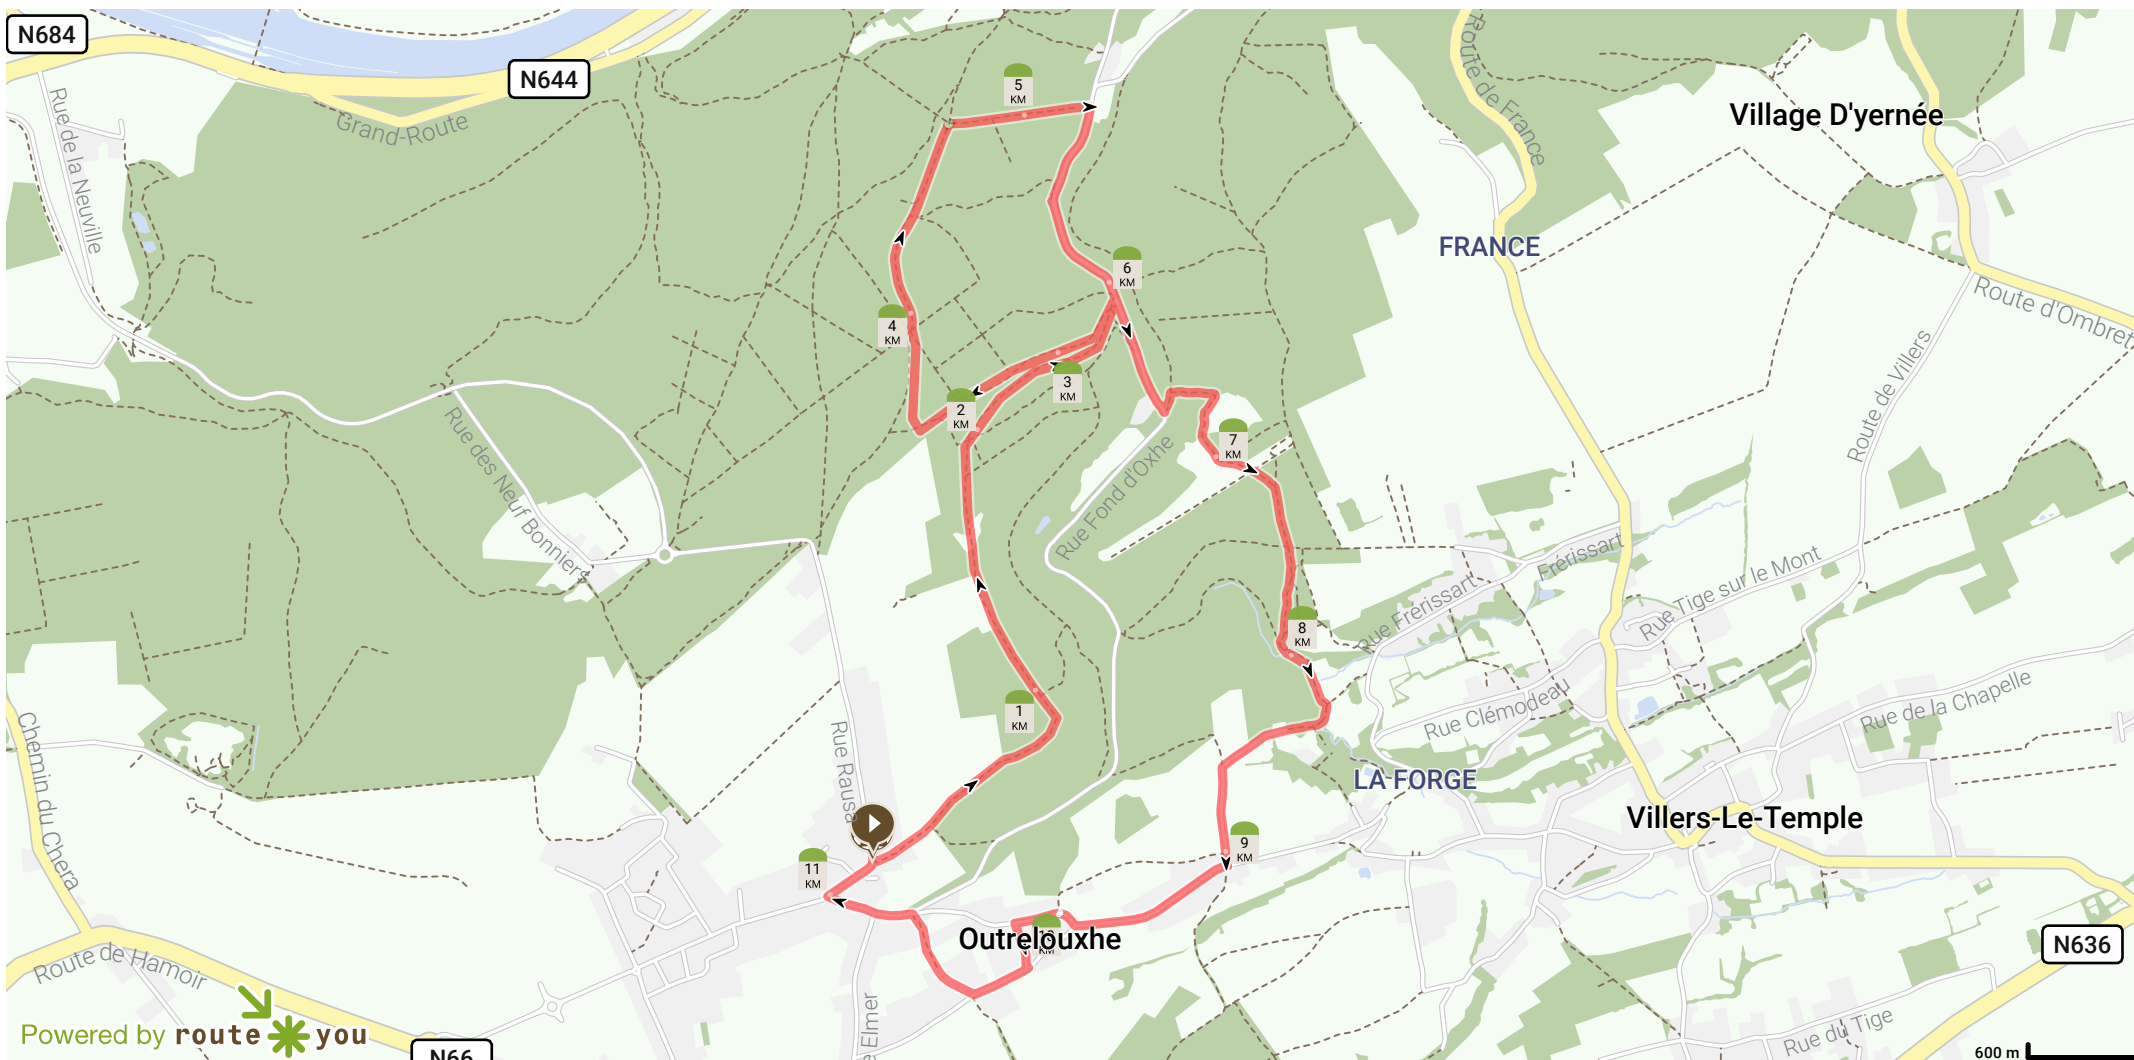

# 11k in the woods around Outrelouxhe

By Discovering Belgium

Length: 11.19 km

Ascent: 228 m

difficulty level: 7/10

Église Saint-Sauveur, Rue Rausa, Huy, België / Belgique / Belgien

Rue Rausa, Huy, België / Belgique / Belgien

View on mobile

Powered by route you

Map Data: © OpenStreetMap Contributors; Cartography: © RouteYou

600 m