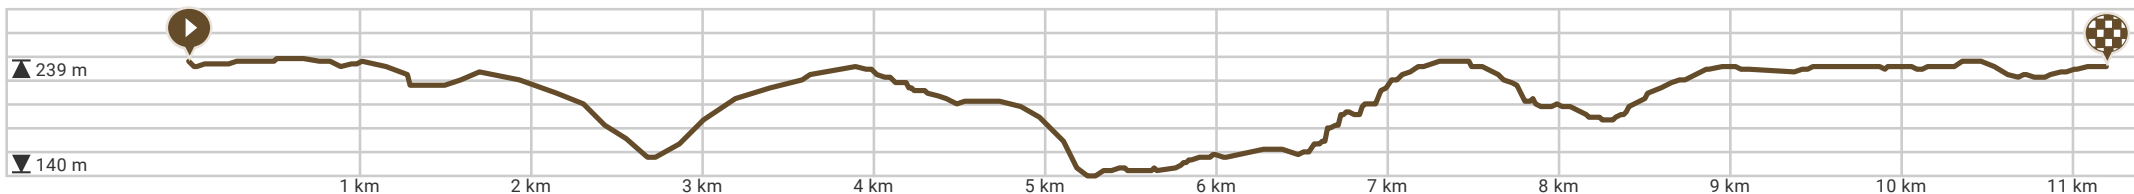

# 11k in the woods around Outrelouxhe

By Discovering Belgium

Length: 11.19 km

Ascent: 228 m

difficulty level: 7/10

Église Saint-Sauveur, Rue Rausa, Huy, België / Belgique / Belgien

Rue Rausa, Huy, België / Belgique / Belgien

View on mobile

Powered by route you

Map Data: © OpenStreetMap Contributors; Cartography: © RouteYou

600 m