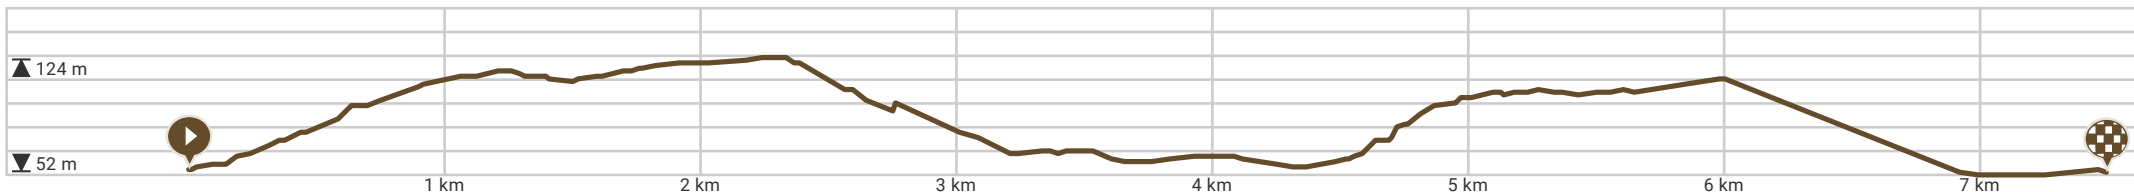

Doiceau

By Discovering Belgium

- Length: 7.49 km
- Ascent: 126 m
- difficulty level: 6/10

- Chemin des Crahauts, 1390 Grez-Doiceau, België / Belgique / Belgien
- Chemin des Crahauts, 1390 Grez-Doiceau, België / Belgique / Belgien

View on mobile

Powered by route*you

Map Data: © OpenStreetMap Contributors; Cartography: © RouteYou

400 m