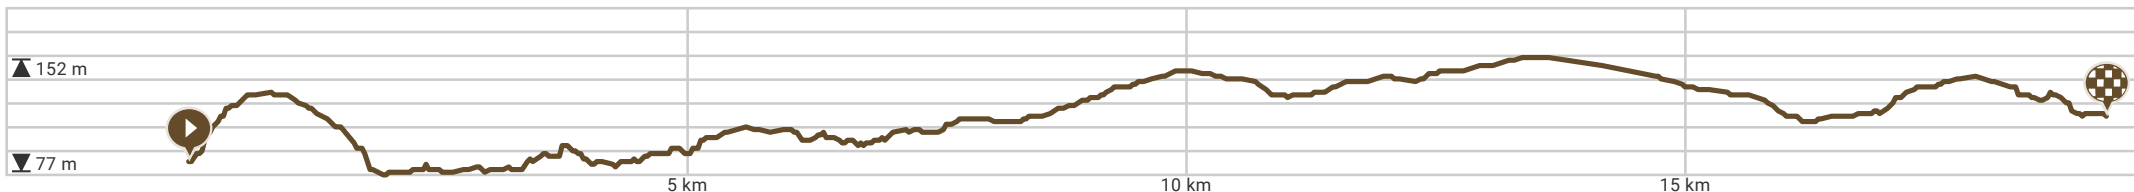

GR 121 Stage 2 La Roche (Brabant) to Nivelles

By Discovering Belgium

Length: 19.21 km

Ascent: 178 m

difficulty level: 8/10

Rue du Marais, N275, Court-Saint-Etienne, Belgium

Rue George Williame, Nivelles, Belgium

View on mobile

Powered by routeyou

Map Data: © OpenStreetMap Contributors; Cartography: © RouteYou