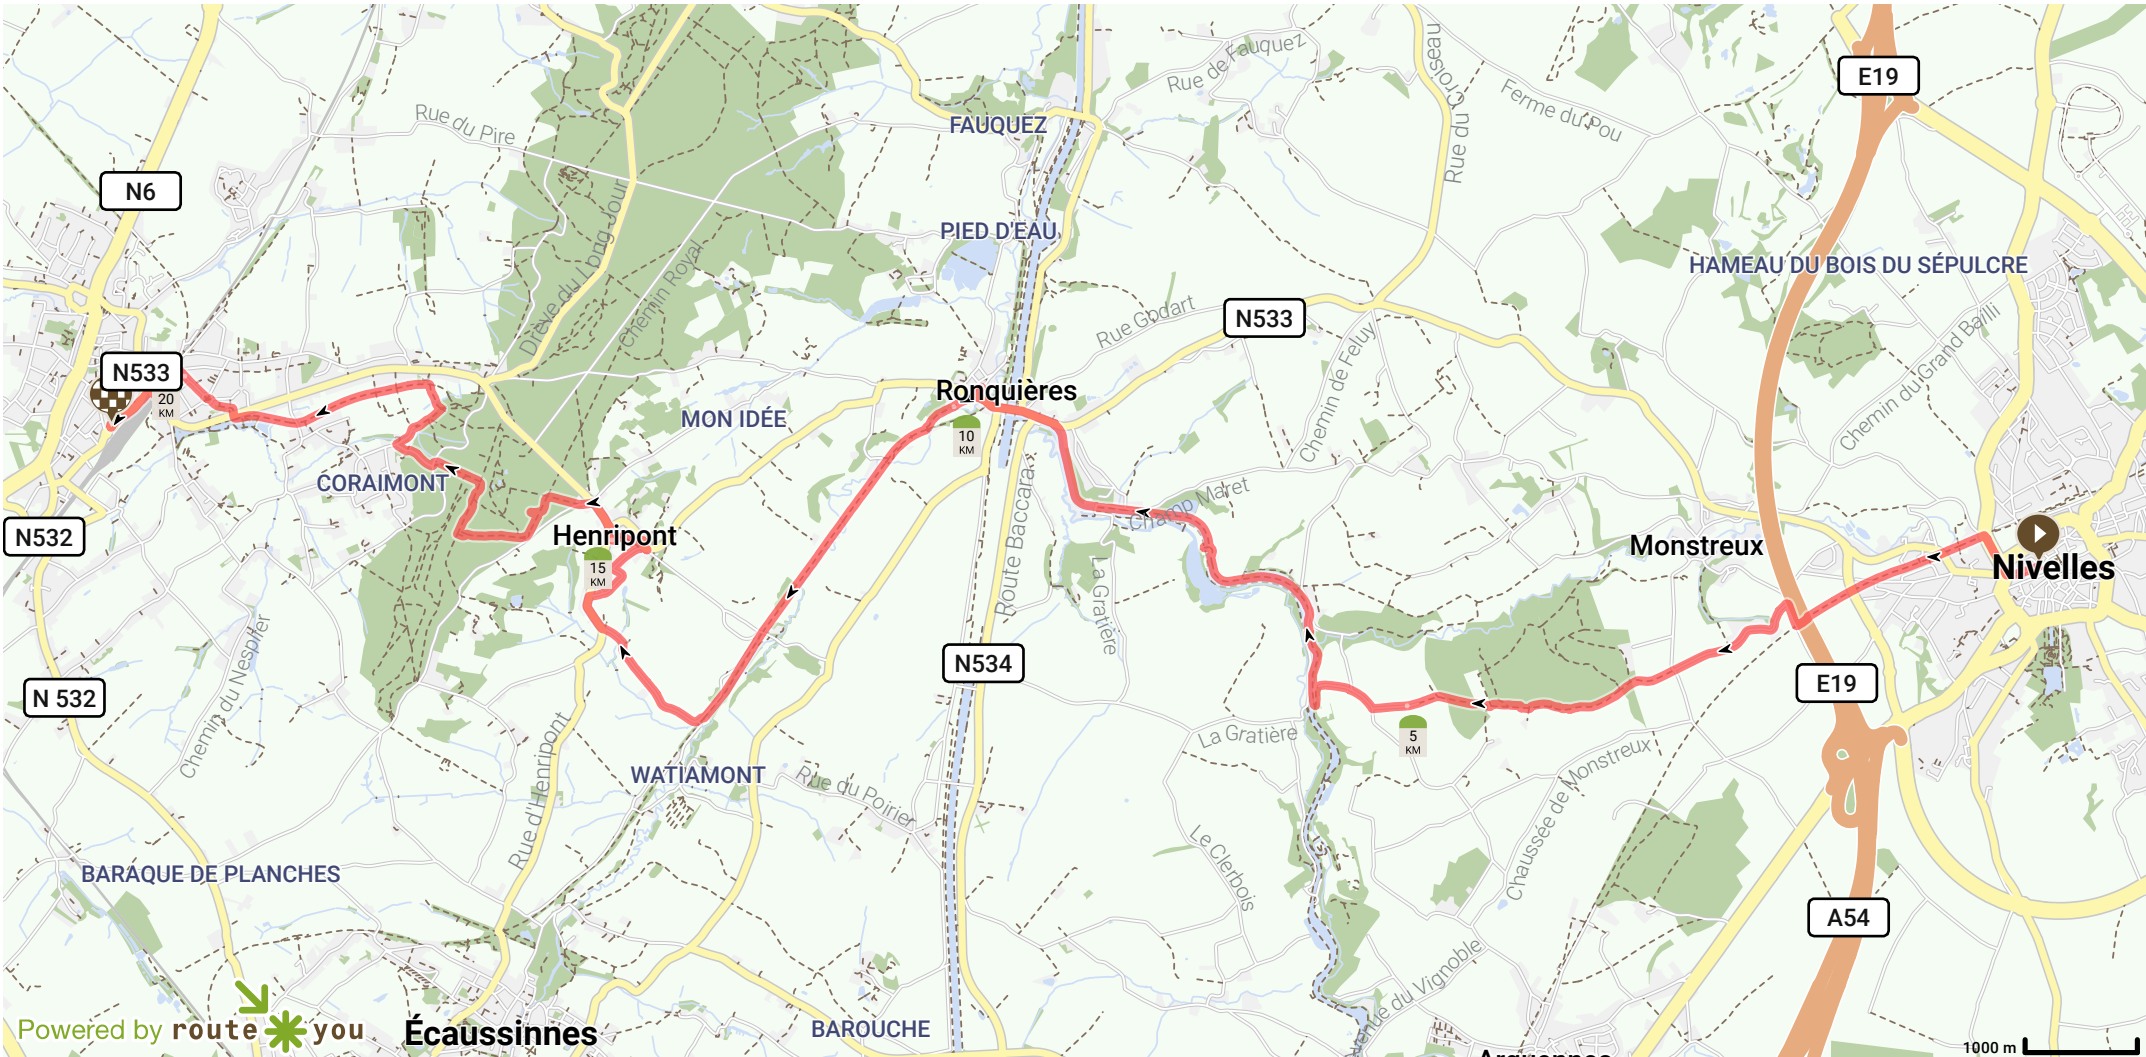

GR 121 Stage 3 Nivelles to Braine-le-Comte

By Discovering Belgium

Length: 20.8 km

Ascent: 187 m

difficulty level: 8/10

Rue de Soignies, Nivelles, Belgium

Place de, Braine-le-Comte, Belgium

View on mobile

Powered by route*you Écaussinnes

Map Data: © OpenStreetMap Contributors; Cartography: © RouteYou

1000 m