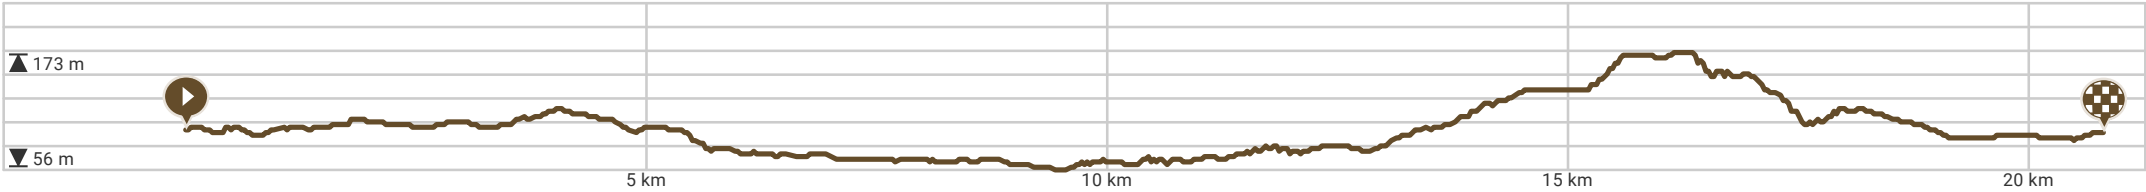

GR 121 Stage 3 Nivelles to Braine-le-Comte

By Discovering Belgium

Length: 20.8 km

Ascent: 187 m

difficulty level: 8/10

Rue de Soignies, Nivelles, Belgium

Place de, Braine-le-Comte, Belgium

View on mobile