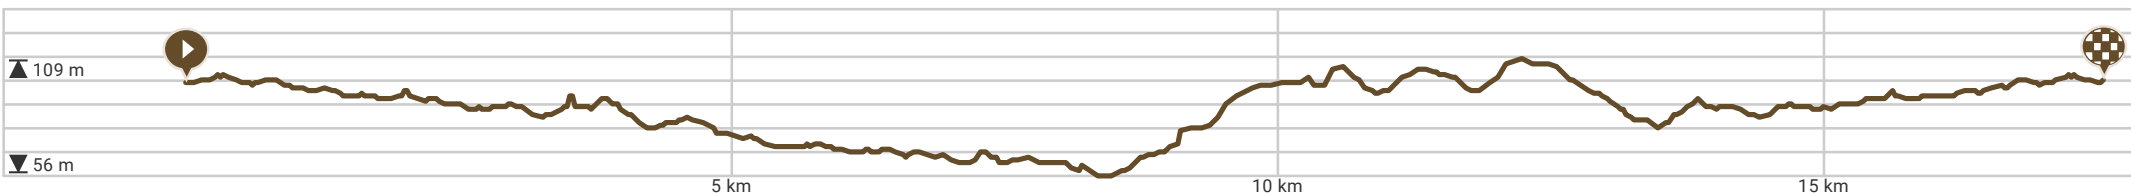

Arquennes to Ronquières 18k on foot or by bike

By Discovering Belgium

Length: 17.55 km

Ascent: 119 m

difficulty level: 7/10

Rue de la Samme, 7181 Seneffe, Wallonia, Belgium

Rue de la Samme, 7181 Seneffe, Wallonia, Belgium

View on mobile

Powered by route*you

Map Data: © OpenStreetMap Contributors; Cartography: © RouteYou