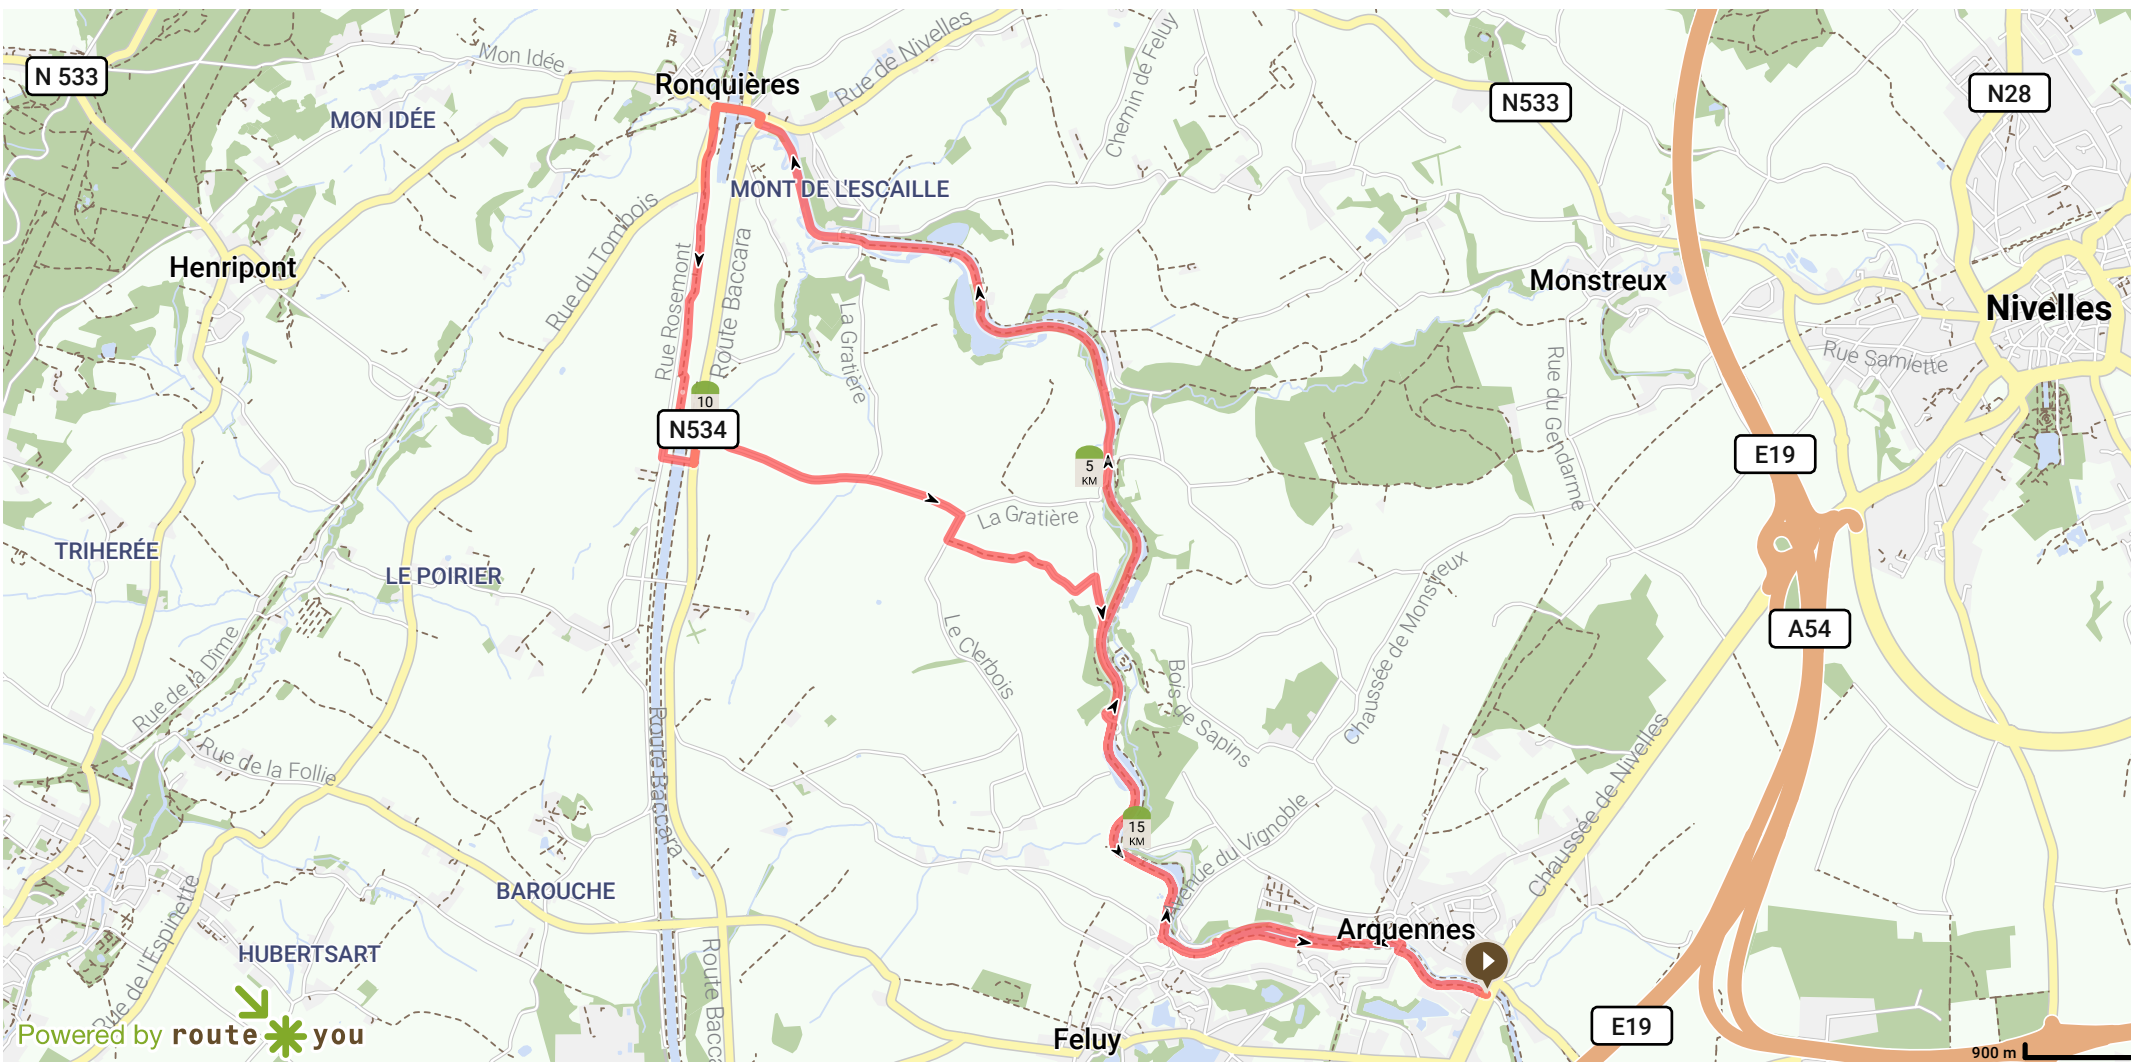

Arquennes to Ronquières 18k on foot or by bike

By Discovering Belgium

Length: 17.55 km

Ascent: 119 m

difficulty level: 7/10

Rue de la Samme, 7181 Seneffe, Wallonia, Belgium

Rue de la Samme, 7181 Seneffe, Wallonia, Belgium

View on mobile

Powered by route*you

Map Data: © OpenStreetMap Contributors; Cartography: © RouteYou