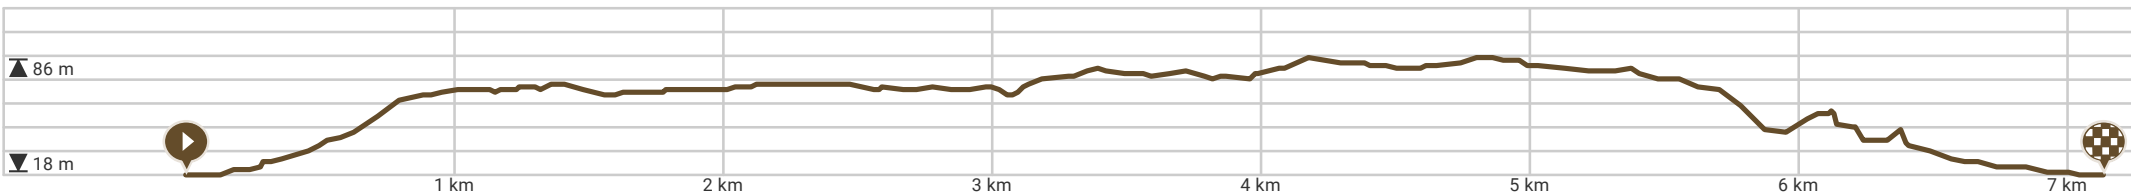

Chartreuzenberg walk 7km

By Discovering Belgium

- Length: 7.13 km
- Ascent: 88 m
- difficulty level: 3/10

- Sint-Maurusstraat 8, 3111 Holsbeek, Flanders, Belgium
- Sint-Maurusstraat 12, 3220 Holsbeek, Flanders, Belgium

View on mobile

Powered by route*you