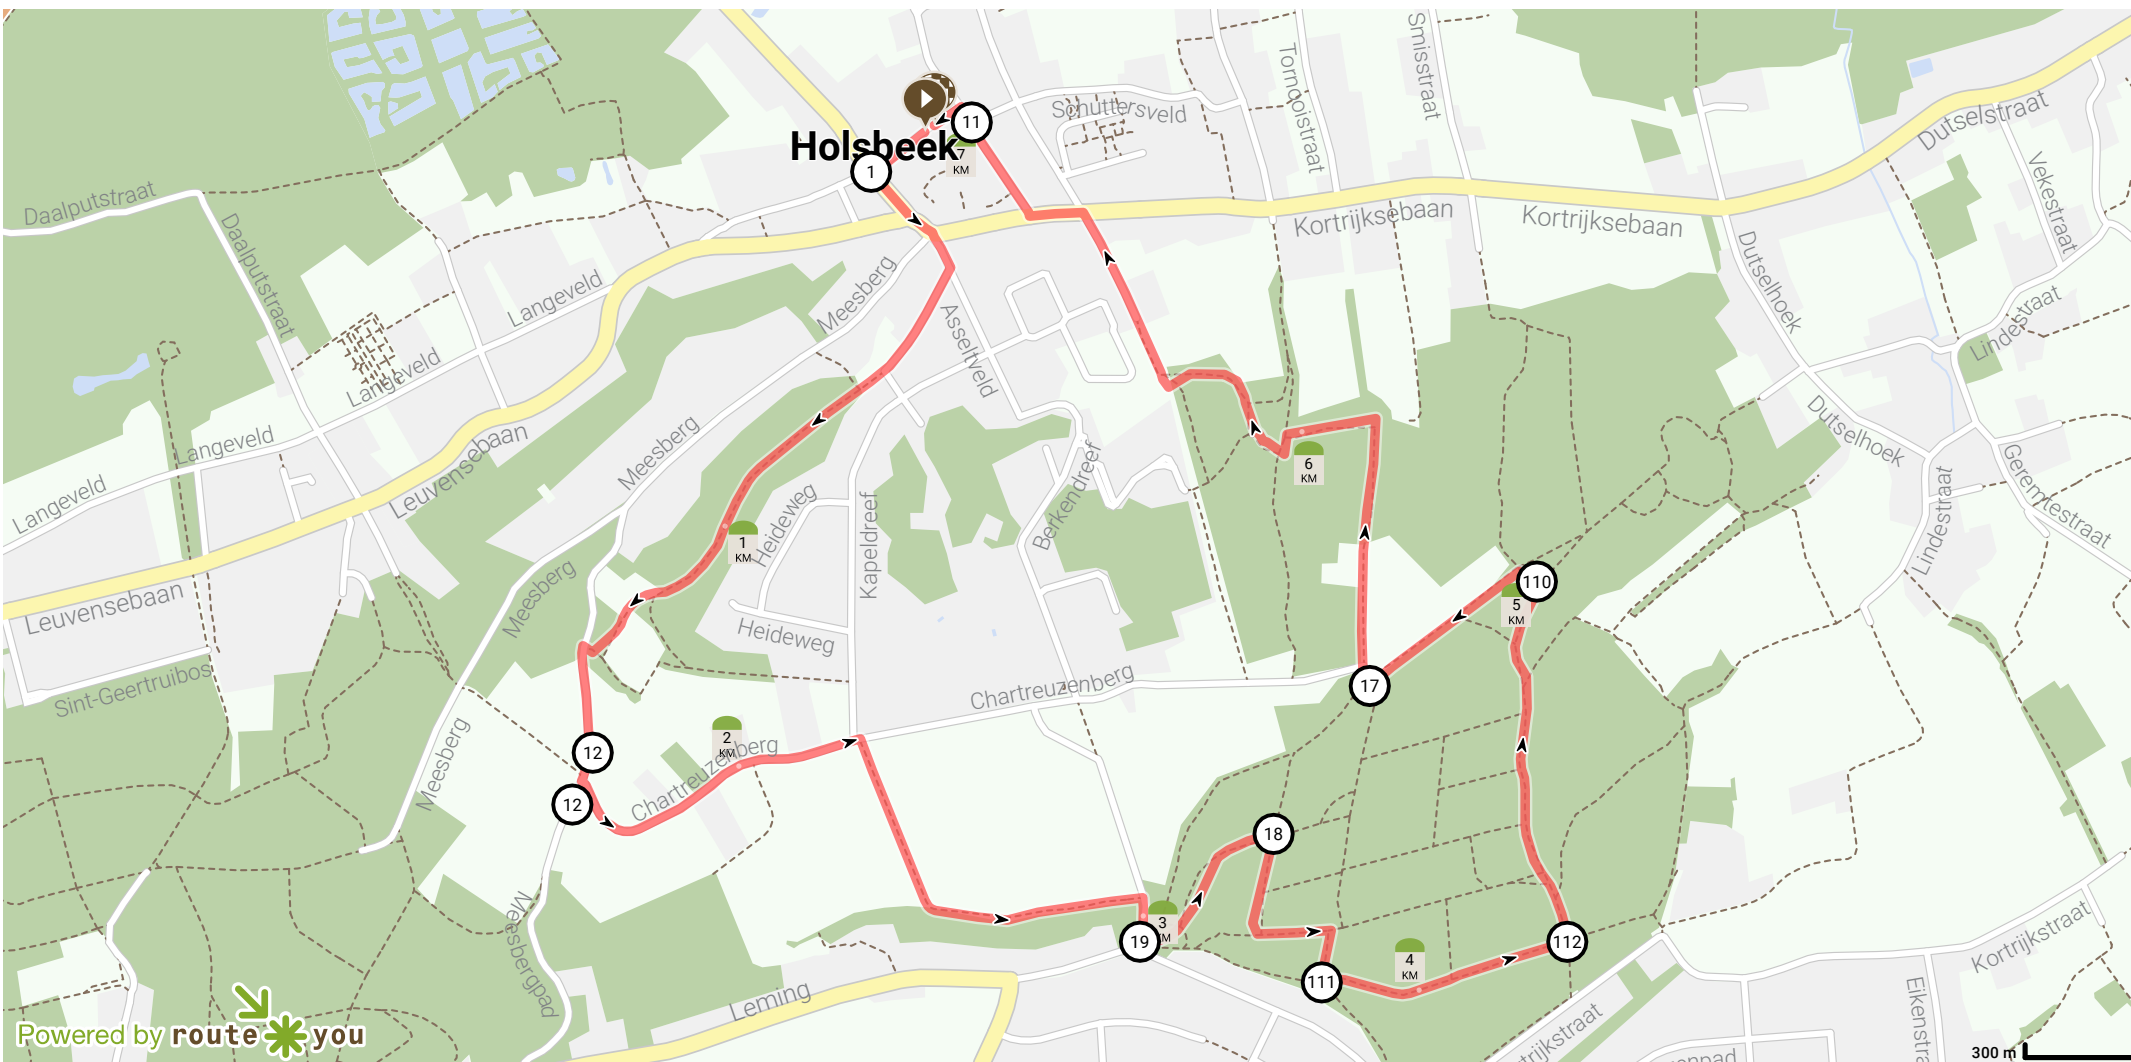

# Chartreuzenberg walk 7km

By Discovering Belgium

- Length: 7.13 km
- Ascent: 88 m
- difficulty level: 3/10

- Sint-Maurusstraat 8, 3111 Holsbeek, Flanders, Belgium
- Sint-Maurusstraat 12, 3220 Holsbeek, Flanders, Belgium

View on mobile

Powered by route\*you