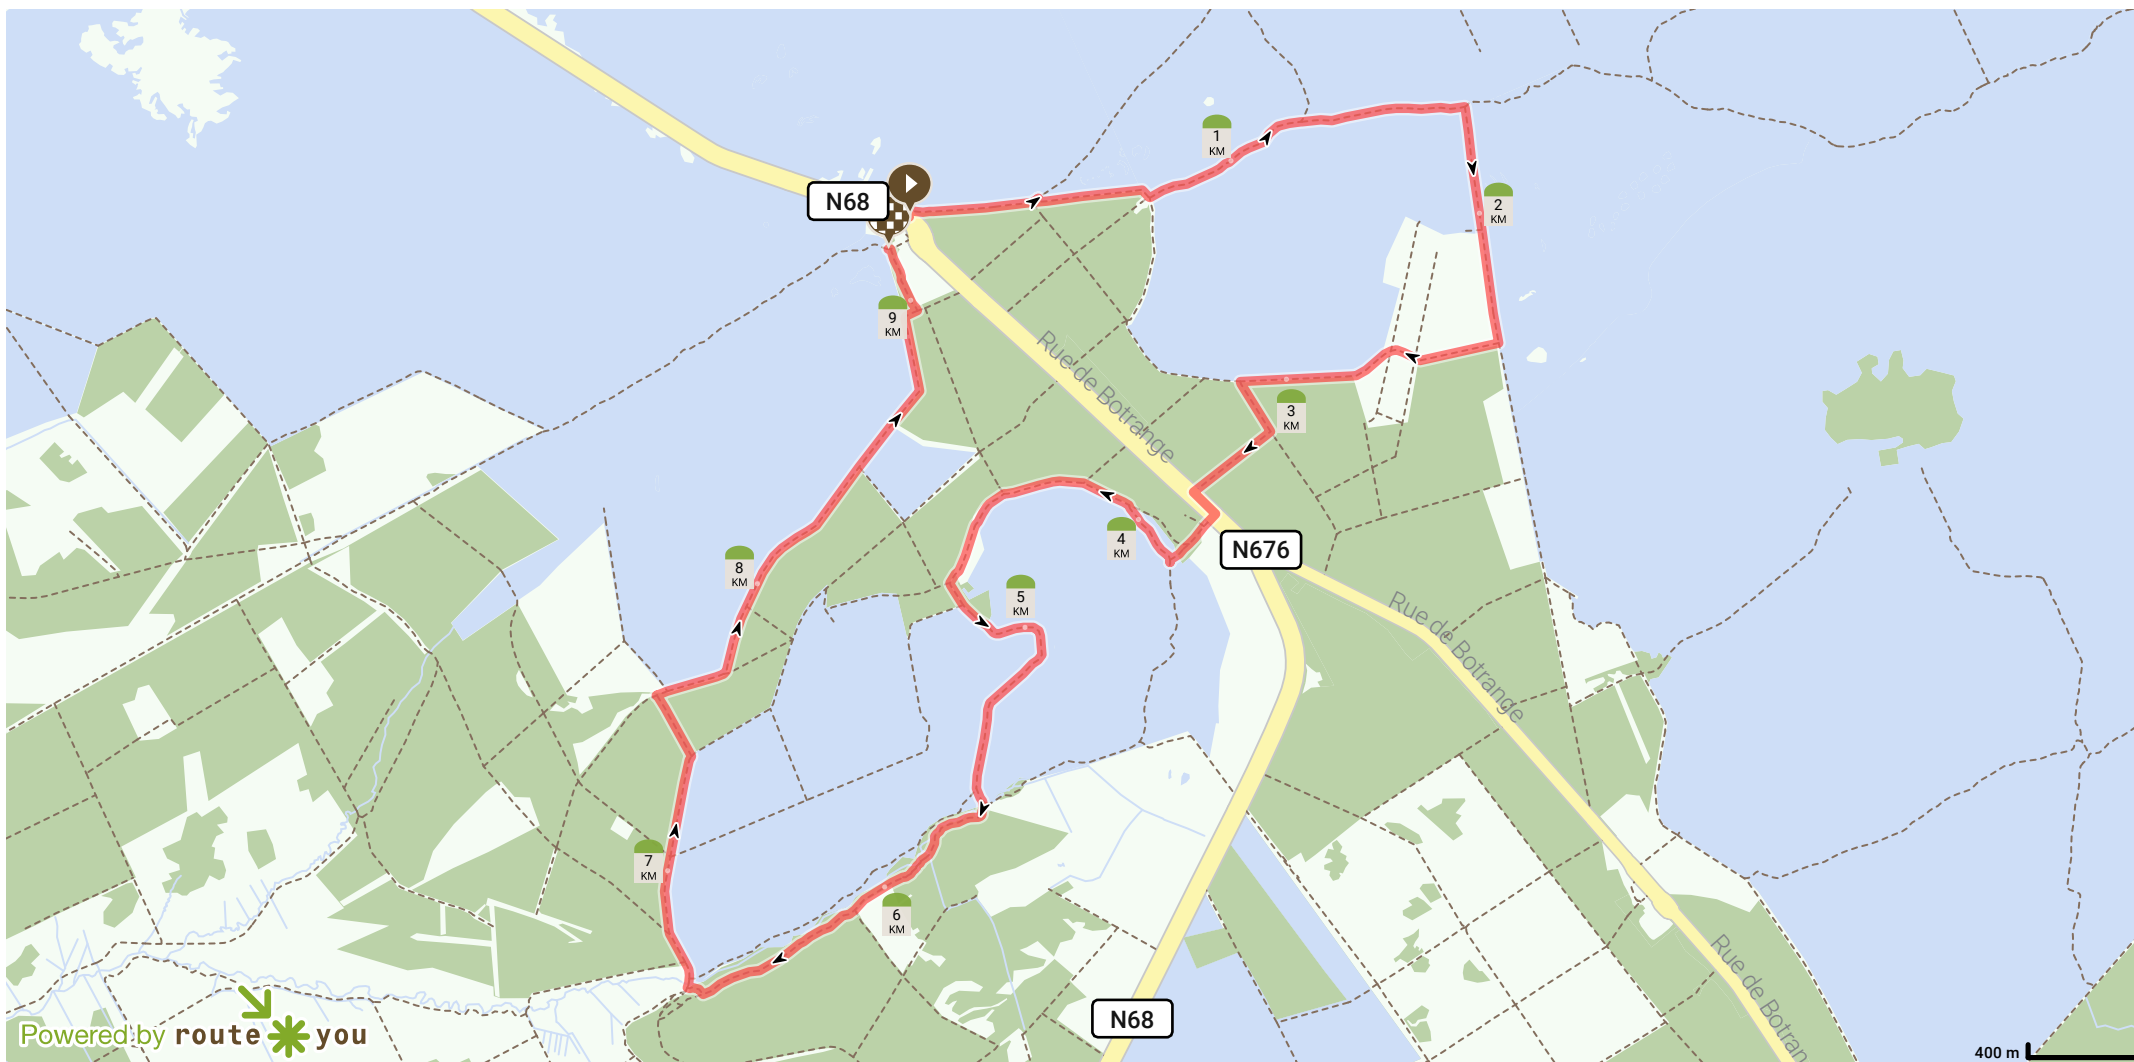

Baraque Michel 9k

By Discovering Belgium

- Length: 9.17 km
- Ascent: 127 m
- difficulty level: 6/10

- N68, 4950 Waimes, Belgium
- N68, 4950 Waimes, Belgium

View on mobile

Powered by route you

Map Data: © OpenStreetMap Contributors; Cartography: © RouteYou

400 m