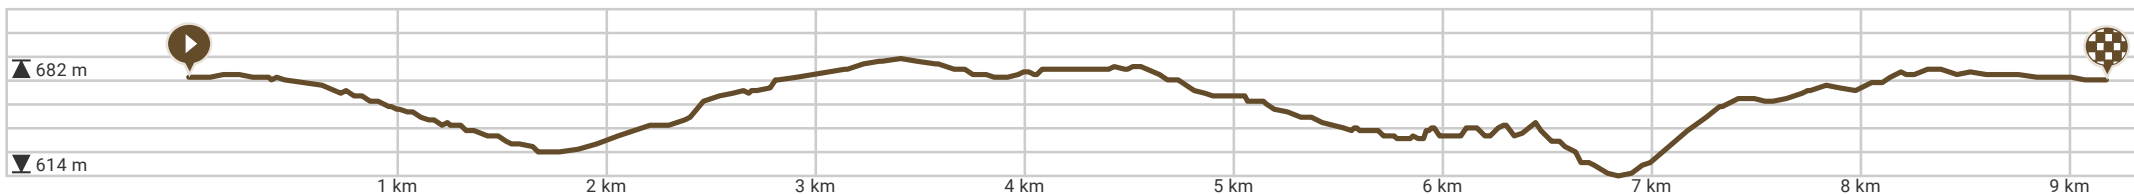

Baraque Michel 9k

By Discovering Belgium

- Length: 9.17 km
- Ascent: 127 m
- difficulty level: 6/10

- N68, 4950 Waimes, Belgium
- N68, 4950 Waimes, Belgium

View on mobile

Powered by route you

Map Data: © OpenStreetMap Contributors; Cartography: © RouteYou

400 m