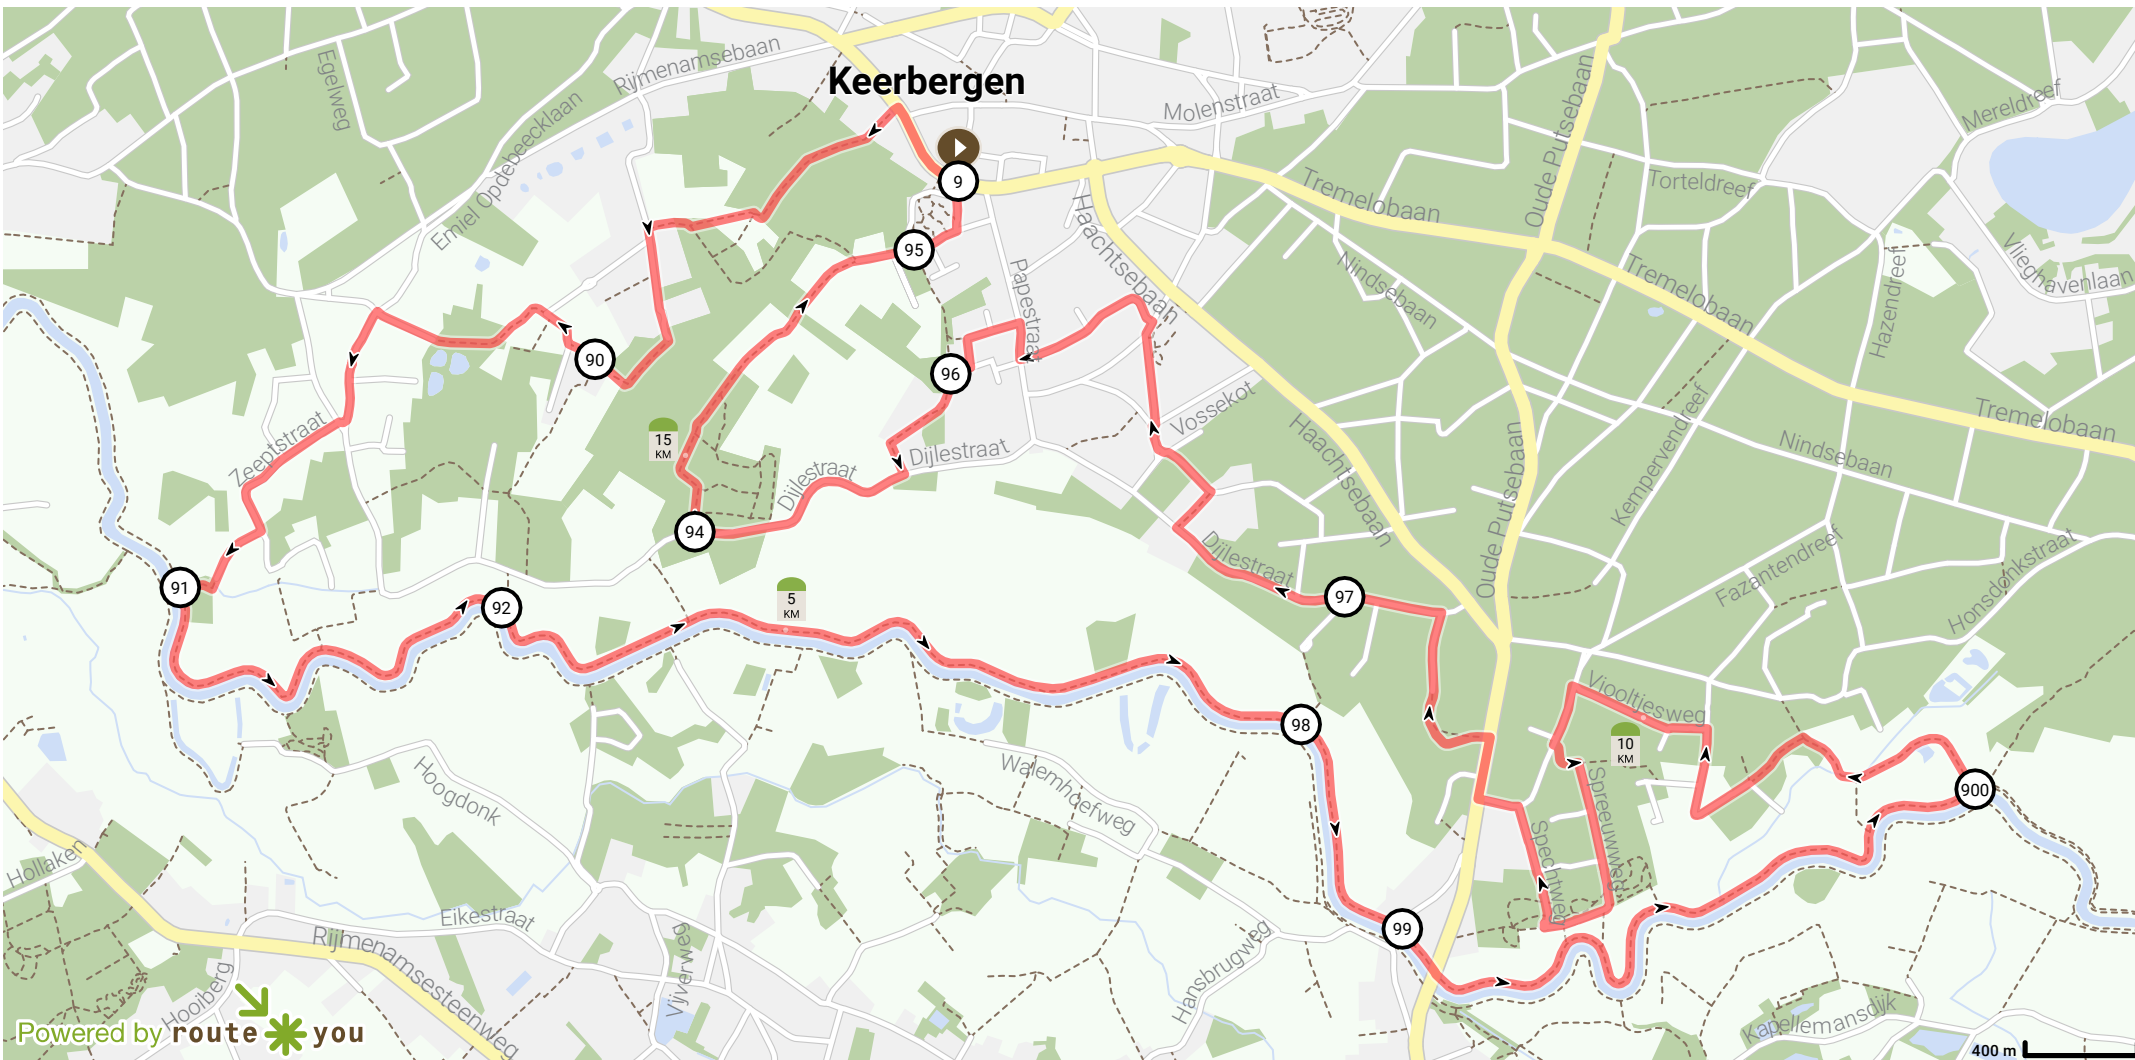

# Keerbergen 16k "Broekhoek" Walk

By Discovering Belgium

Length: 16.01 km

Ascent: 51 m

difficulty level: 2/10

📍 Oudstrijderslaan 55A, 3140 Keerbergen, Flanders, Belgium

📍 Oudstrijderslaan 55A, 3140 Keerbergen, Flanders, Belgium

View on mobile

Powered by route you

Map Data: © OpenStreetMap Contributors; Cartography: © RouteYou