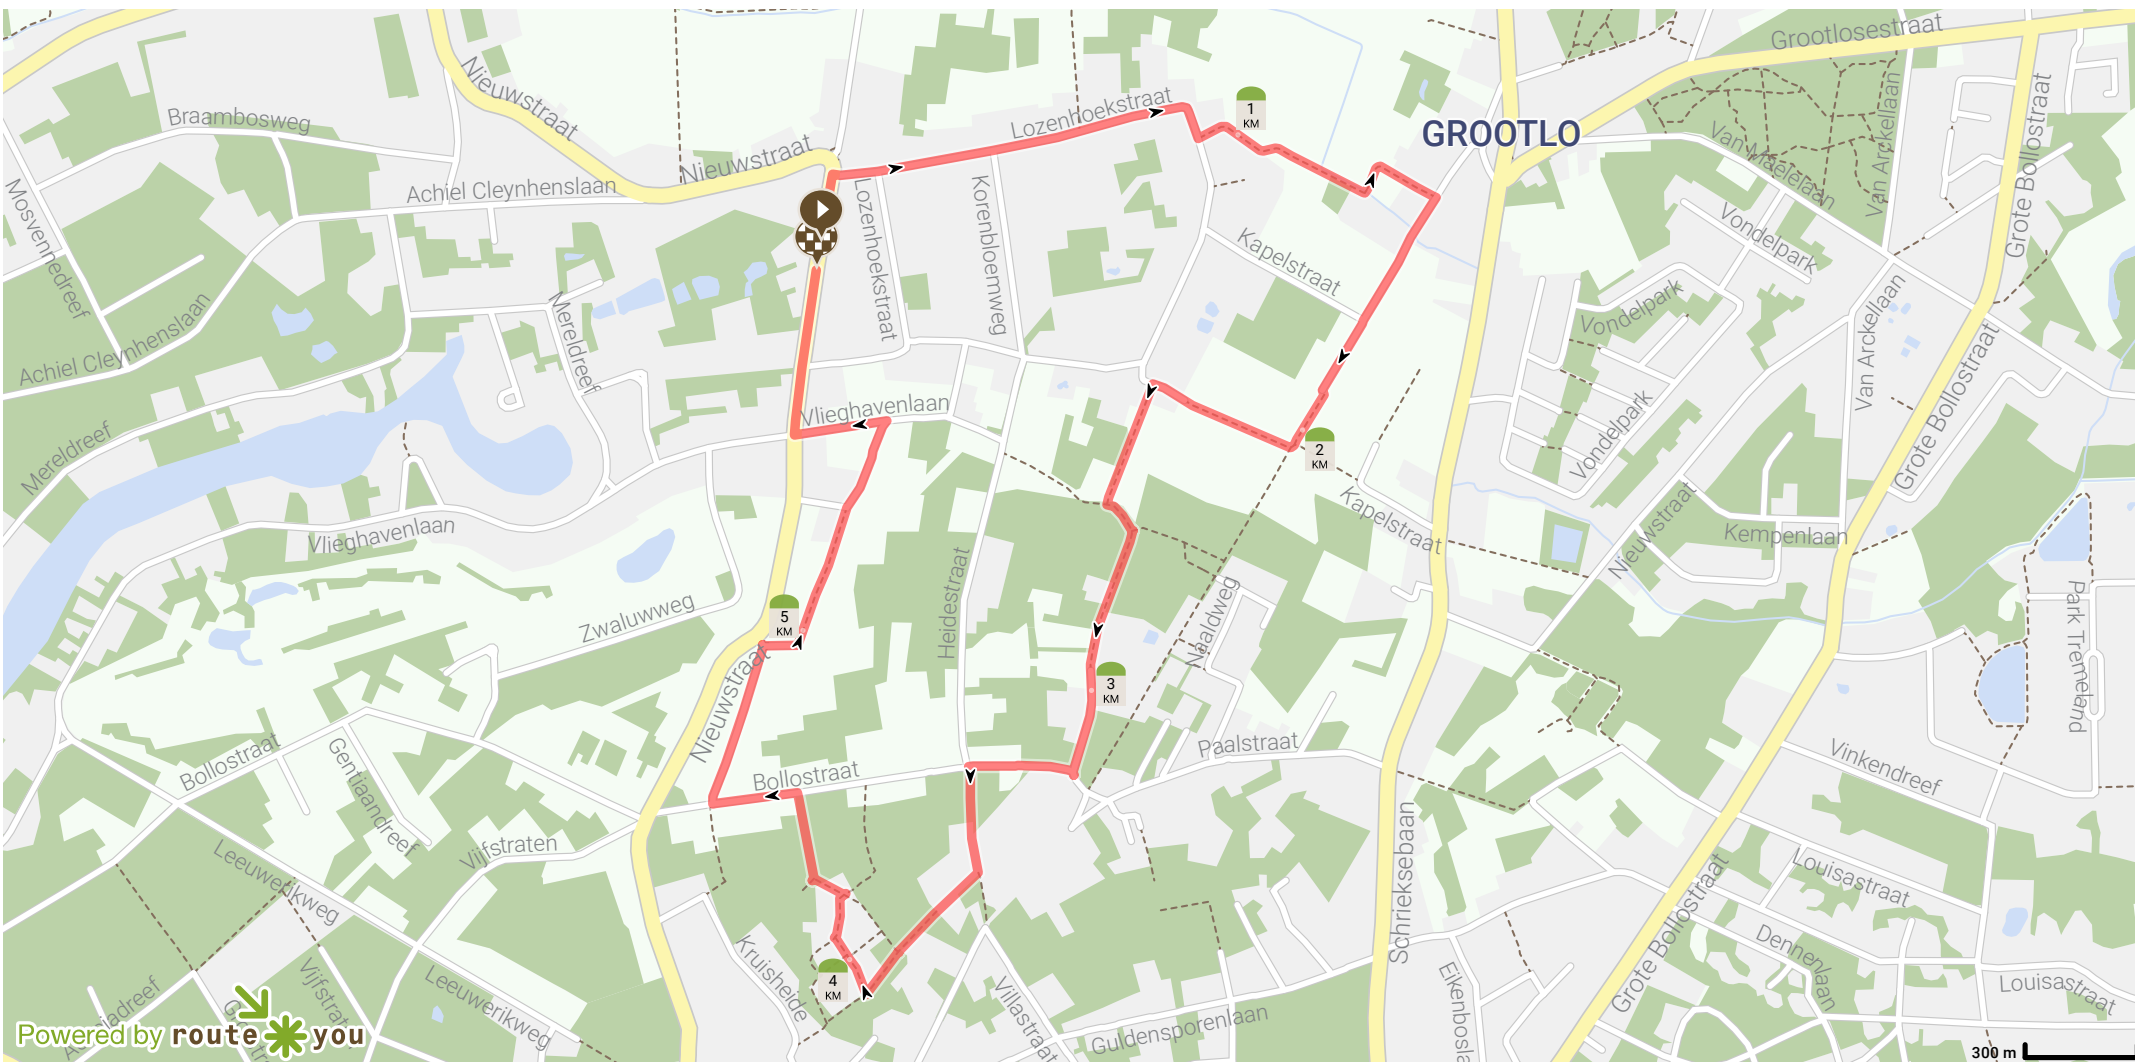

Keerbergen 6k Lozenhoek Walk

By Discovering Belgium

- Length: 5.96 km
- Ascent: 16 m
- difficulty level: 2/10

- Nieuwstraat 100, 3120 Keerbergen, Flanders, Belgium
- Nieuwstraat 57, 3120 Keerbergen, Flanders, Belgium

View on mobile

▲ 19 m
▼ 8 m

1 km 2 km 3 km 4 km 5 km

Powered by routeyou

Map Data: © OpenStreetMap Contributors; Cartography: © RouteYou