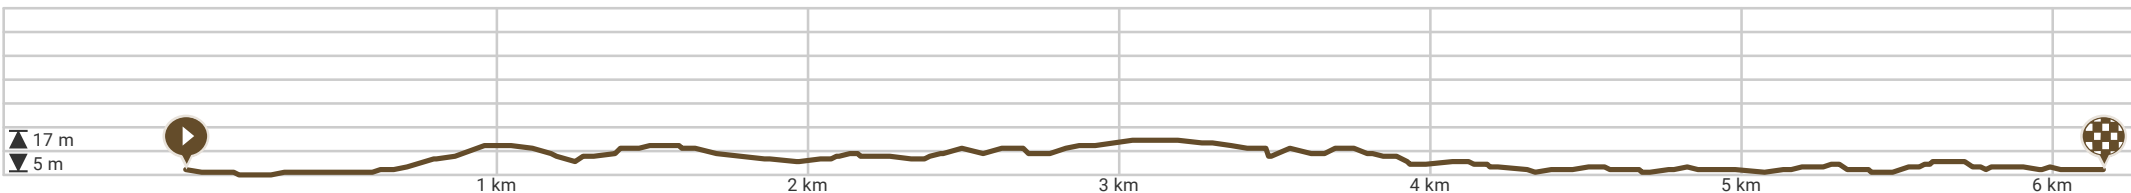

Keerbergen 6k Piervenshoek Walk

By Discovering Belgium

- Length: 6.16 km
- Ascent: 19 m
- difficulty level: 2/10

- Pater Damiaandijk, 3140 Keerbergen, Flanders, Belgium
- Pater Damiaandijk, 3140 Keerbergen, Flanders, Belgium

View on mobile

Powered by route you