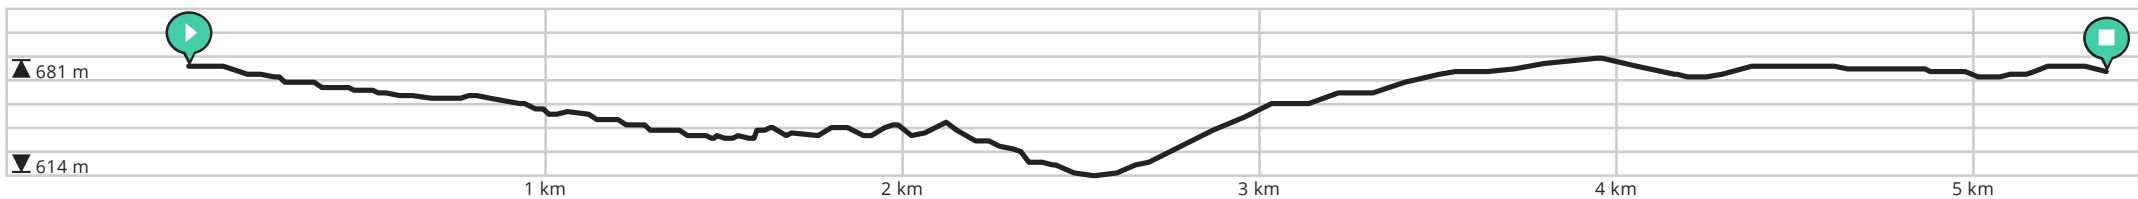

# Mont Rigi - La Fagne de la Poleûr 5.3 km

By Discovering Belgium

- Length: 5.37 km
- Ascent: 79 m
- difficulty level: 5/10

- Rue de Botrange, 4950 Waimes, Belgium
- Rue de Botrange, 4950 Waimes, Belgium

View on mobile

powered by ROUTE YOU